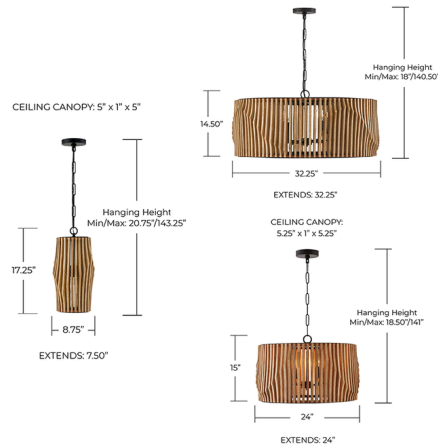

Lightology

lightology.com
866-954-4489
04-22-26

Project: _____
Company: _____
Location: _____ Fixture Type: _____
SPEC #: **CPT1231373**
Approved On: _____ Approved By: _____

Archer Pendant By Capital Lighting

Description

Featuring elongated vertical lines, the sculptural style of the Archer Pendant is stunning from every angle. Artisan-crafted slats of mango wood create the sensation of motion in a visually intriguing wave grounded by a Matte Black metal frame.

Specifications

COLOR . . . . . Mango Wood
BODY FINISH . . . . . Matte Black / Mango Wood
WATTAGE 8W
DIMMER . . . . . Standard 120V
DIMENSIONS . . . . . 8.75"W x 17.25"H
BULB NOT INCLUDED . . . . . 1 x G16.5/Candelabra (E12)/8W/120V LED
COUNTRY OF ORIGIN . . . . . India

Technical Information

PRODUCT DIMENSIONS . . . . . Chain: 120"

CLICK TO VIEW PRODUCT

Notes: