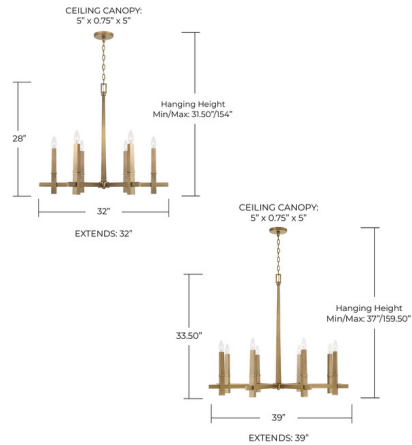

Lightology

lightology.com
866-954-4489
04-25-26

Project: _____

Company: _____

Location: _____ Fixture Type: _____

SPEC #: **CPT1231376**

Approved On: _____ Approved By: _____

Blake Chandelier By Capital Lighting

Description

Bold meets minimal with the Blake Chandelier. The Aged Brass finish accents the strong lines creating a sculptural statement.

Shown in aged brass

Specifications

COLOR	N/A
BODY FINISH	Aged Brass
WATTAGE	72W
DIMMER	Standard 120V
DIMENSIONS	39"W x 33.5"H
BULB NOT INCLUDED	8 x B10/Candelabra (E12)/9W/120V LED
COUNTRY OF ORIGIN	China