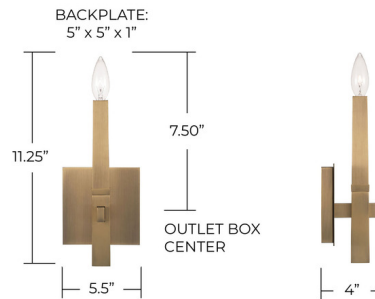

## Blake Wall Sconce By Capital Lighting

### Description

Bold meets minimal with the Blake Wall Sconce. The Aged Brass finish accents the strong lines creating a simple, sculptural statement.

Shown in aged brass

### Specifications

COLOR	N/A
BODY FINISH	Aged Brass
WATTAGE	9W
DIMMER	Standard 120V
DIMENSIONS	5.5"W x 11.25"H x 4"D
BULB NOT INCLUDED	1 x B10/Candelabra (E12)/9W/120V LED
COUNTRY OF ORIGIN	China

CLICK TO VIEW PRODUCT