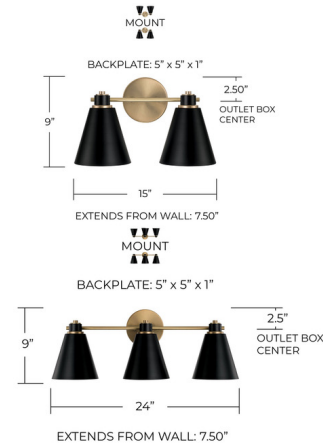

Description

Bring a bold, modern look to traditional bath lighting with the Bradley Bathroom Vanity Light. The Aged Brass accents and crisp metal shades bring distinct style, while the White interior shade finish creates down-light illumination that is perfect for powder rooms or focused task lighting. Can be mounted up or down.

Shown in aged brass / black

Specifications

COLOR	N/A
BODY FINISH	Aged Brass / Black
WATTAGE	34W
DIMMER	Standard 120V
DIMENSIONS	15"W x 9"H x 7.5"D
BULB NOT INCLUDED	2 x A15/Medium (E26)/17W/120V LED
COUNTRY OF ORIGIN	China