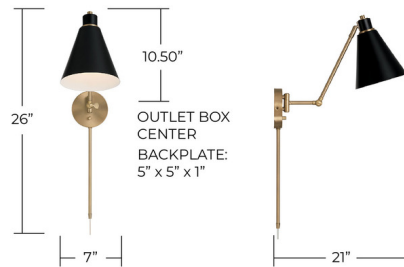

Lightology

lightology.com
866-954-4489
05-20-26

Project: _____

Company: _____

Location: _____ Fixture Type: _____

SPEC #: **CPT1231394**

Approved On: _____ Approved By: _____

Bradley Articulating Wall Sconce By Capital Lighting

Description

Bring a bold, modern look to task lighting with the Bradley Articulating Wall Sconce. The Aged Brass accents and crisp metal shade bring distinct style, while the shade finishes create down-light illumination. These fixtures are plug-in and cord-cover optional (12 inch cord cover included) with a fully articulated arm structure (swing, elbow and pivot) to bring light where you need it most. Can be used as a plug-in or hardwire wall sconce.

Shown in aged brass / black / white

Specifications

COLOR	White
BODY FINISH	Aged Brass / Black
WATTAGE	17W
DIMMER	Included
DIMENSIONS	7"W x 26"H x 21"D
BULB NOT INCLUDED	1 x G25/Medium (E26)/17W/120V LED
COUNTRY OF ORIGIN	China