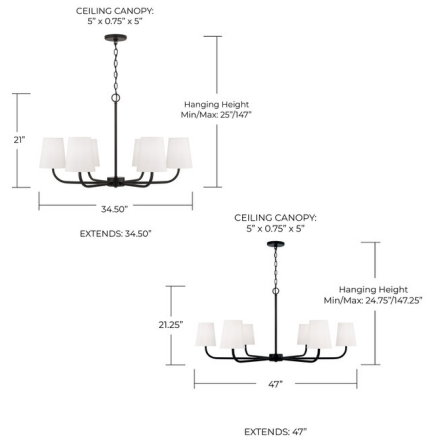

Shown in matte black / white fabric