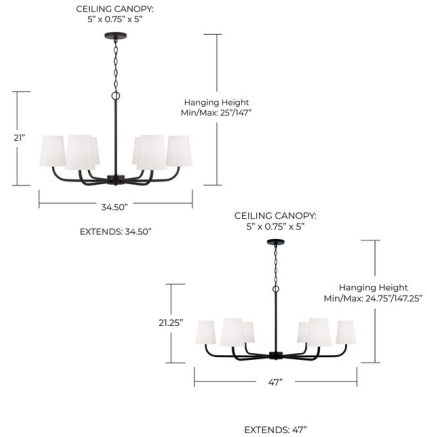

Shown in matte black / white fabric