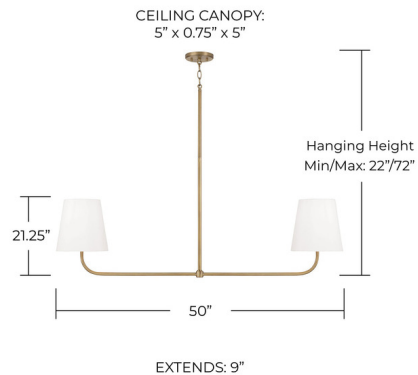

### Specifications

COLOR . . . . . White Fabric  
BODY FINISH . . . . . Matte Black  
WATTAGE . . . . . 34W  
DIMMER . . . . . Standard 120V  
DIMENSIONS . . . . . 50"L x 9"W x 21.25"H  
BULB NOT INCLUDED . . . . . 2 x A19/Medium (E26)/17W/120V LED  
COUNTRY OF ORIGIN . . . . . China

### Technical Information

PRODUCT DIMENSIONS Downrods Included: 1-6", 1-12", 1-18" Stems and 12" of Chain

Shown in matte black / white fabric

CLICK TO VIEW PRODUCT

Notes: