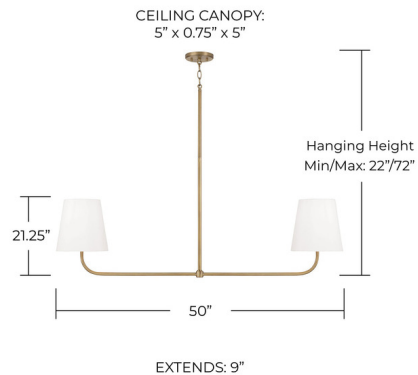

Description

Embodying true minimalist form, the Brody Linear Pendant brings sleek, simplified style in a linear pendant. The finish enhances the classic look of the white fabric shades to deliver sophisticated, less-is-more design.

Specifications

COLOR White Fabric
BODY FINISH Matte Black
WATTAGE 34W
DIMMER Standard 120V
DIMENSIONS 50"L x 9"W x 21.25"H
BULB NOT INCLUDED 2 x A19/Medium (E26)/17W/120V LED
COUNTRY OF ORIGIN China

Technical Information

PRODUCT DIMENSIONS Downrods Included: 1-6", 1-12", 1-18" Stems and 12" of Chain

Shown in matte black / white fabric

CLICK TO VIEW PRODUCT

Notes: