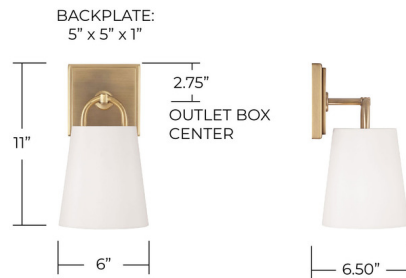

Lightology

lightology.com
866-954-4489
04-22-26

Project: _____

Company: _____

Location: _____ Fixture Type: _____

SPEC #: **CPT1231408**

Approved On: _____ Approved By: _____

Brody Wall Sconce By Capital Lighting

Description

Embodying true minimalist form, the Brody Wall Sconce brings sleek, simplified style. The finish enhances the classic look of the white fabric shade to deliver sophisticated, less-is-more design. Can be mounted up or down.

Shown in matte black / white fabric

Specifications

COLOR White Fabric
BODY FINISH Matte Black
WATTAGE 17W
DIMMER Standard 120V
DIMENSIONS 6"W x 11"H x 6.5"D
BULB NOT INCLUDED 1 x G25/Medium (E26)/17W/120V LED
COUNTRY OF ORIGIN China