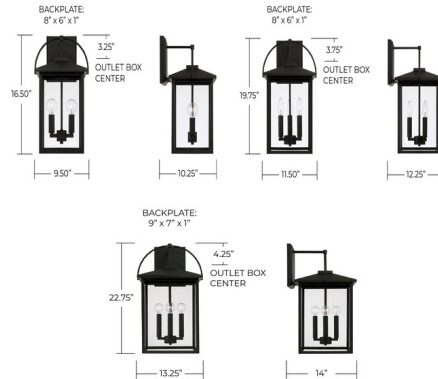

## Bryson Outdoor Wall Lantern By Capital Lighting

### Description

A fresh take on a classic style, the Bryson Outdoor Wall Lantern adds extra charm to your home's exterior. Illuminated clear glass panes are accented with an arched top and bold Black finish for a timeless style with modern appeal. Part of the Rain or Shine Collection and backed by our five-year warranty against rust and fading.

Shown in black / clear

### Specifications

COLOR	Clear
BODY FINISH	Black
WATTAGE	18W
DIMMER	Standard 120V
DIMENSIONS	9.5"W x 16.5"H x 10.25"D
BULB NOT INCLUDED	2 x G16.5/Candelabra (E12)/9W/120V LED
OTHER BULB OPTIONS	2 x B10/Candelabra (E12)/120V LED
COUNTRY OF ORIGIN	China