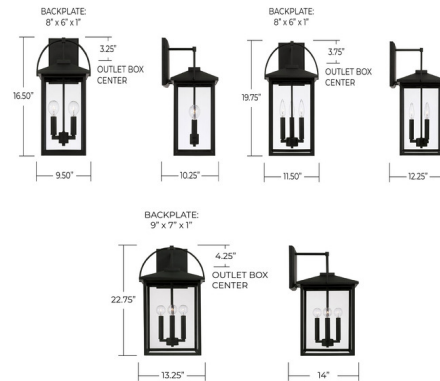

## Bryson Outdoor Wall Lantern

By Capital Lighting

### Description

A fresh take on a classic style, the Bryson Outdoor Wall Lantern adds extra charm to your home's exterior. Illuminated clear glass panes are accented with an arched top and bold Black finish for a timeless style with modern appeal. Part of the Rain or Shine Collection and backed by our five-year warranty against rust and fading.

Shown in black / clear

### Specifications

COLOR	Clear
BODY FINISH	Black
WATTAGE	18W
DIMMER	Standard 120V
DIMENSIONS	9.5"W x 16.5"H x 10.25"D
BULB NOT INCLUDED	2 x G16.5/Candelabra (E12)/9W/120V LED
OTHER BULB OPTIONS	2 x B10/Candelabra (E12)/120V LED
COUNTRY OF ORIGIN	China