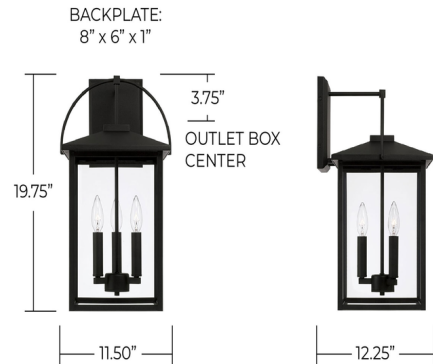

By Capital Lighting

Description

A fresh take on a classic style, the Bryson Outdoor Wall Lantern adds extra charm to your home's exterior. Illuminated clear glass panes are accented with an arched top and bold Black finish for a timeless style with modern appeal. Part of the Rain or Shine Collection and backed by our five-year warranty against rust and fading.

Shown in black / clear

Specifications

COLOR	Clear
BODY FINISH	Black
WATTAGE	27W
DIMMER	Standard 120V
DIMENSIONS	11.5"W x 19.75"H x 12.25"D
BULB NOT INCLUDED	3 x B10/Candelabra (E12)/9W/120V LED
OTHER BULB OPTIONS	3 x G16.5/Candelabra (E12)/120V LED
COUNTRY OF ORIGIN	China