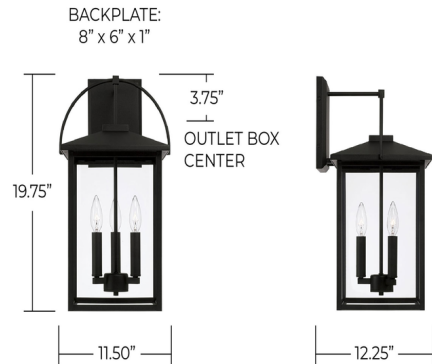

By Capital Lighting

Description

A fresh take on a classic style, the Bryson Outdoor Wall Lantern adds extra charm to your home's exterior. Illuminated clear glass panes are accented with an arched top and bold Black finish for a timeless style with modern appeal. Part of the Rain or Shine Collection and backed by our five-year warranty against rust and fading.

Shown in black / clear

Specifications

COLOR	Clear
BODY FINISH	Black
WATTAGE	27W
DIMMER	Standard 120V
DIMENSIONS	11.5"W x 19.75"H x 12.25"D
BULB NOT INCLUDED	3 x B10/Candelabra (E12)/9W/120V LED
OTHER BULB OPTIONS	3 x G16.5/Candelabra (E12)/120V LED
COUNTRY OF ORIGIN	China