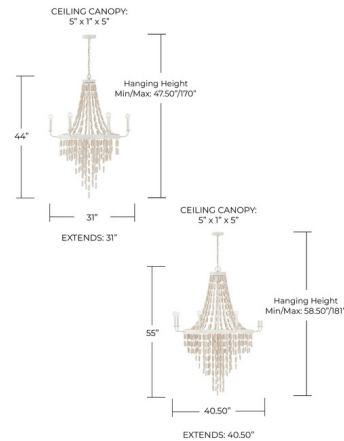

Description

The Carissa Chandelier brings showstopping style to any space with the cascading, artisan-crafted, white-washed eucalyptus wood coupled with the hand-painted Organic White finish. The natural pieces of wood are drilled and strung on white cotton rope to create this unique beaded look that is perfectly suited for boho, coastal and modern organic designs.

Shown in white / white wash

Specifications

COLOR	White Wash
BODY FINISH	White
WATTAGE	72W
DIMMER	Standard 120V
DIMENSIONS	40.5"W x 55"H x 40.5"D
BULB NOT INCLUDED	8 x B10/Candelabra (E12)/9W/120V LED
OTHER BULB OPTIONS	8 x G16.5/Candelabra (E12)/120V LED
COUNTRY OF ORIGIN	India