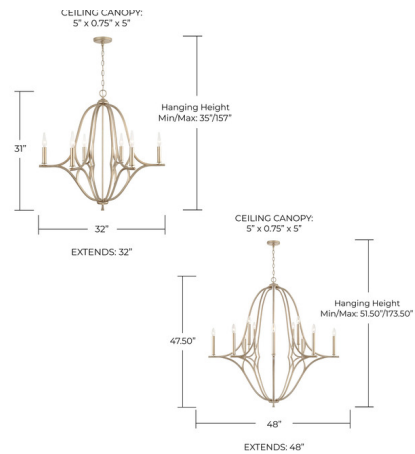

Lightology

lightology.com
866-954-4489
05-24-26

Project: _____
 Company: _____
 Location: _____ Fixture Type: _____
 SPEC #: **CPT1231417**
 Approved On: _____ Approved By: _____

Claire Chandelier By Capital Lighting

Description

Soft and sophisticated, the Claire Chandelier brings uptown appeal with a sculpted silhouette. The Brushed Champagne finish adds a subtle hint of glamour and touch of romance to any room.

Shown in champagne gold

Specifications

COLOR	N/A
BODY FINISH	Champagne Gold
WATTAGE	54W
DIMMER	Standard 120V
DIMENSIONS	32"W x 31"H x 32"D
BULB NOT INCLUDED	6 x B10/Candelabra (E12)/9W/120V LED
COUNTRY OF ORIGIN	China

Technical Information

PRODUCT DIMENSIONS Adjustable Chain Length: 120"

CLICK TO VIEW PRODUCT

Notes: