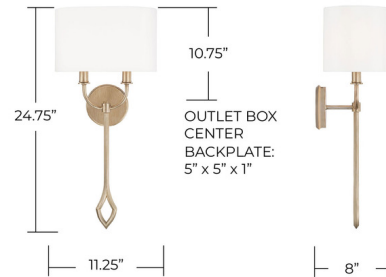

Lightology

lightology.com
866-954-4489
05-22-26

Project: _____
Company: _____
Location: _____ Fixture Type: _____
SPEC #: **CPT1231419**
Approved On: _____ Approved By: _____

Claire Wall Sconce By Capital Lighting

Description

Soft and sophisticated, the Claire Wall Sconce brings uptown appeal with an elegant silhouette. The Brushed Champagne finish adds a subtle hint of glamour and touch of romance to any room, while the oval shaped white fabric shade creates a soft, warm glow that is perfect for layered lighting.

Shown in champagne gold / white

Specifications

COLOR White
BODY FINISH Champagne Gold
WATTAGE 18W
DIMMER Standard 120V
DIMENSIONS 11.25"W x 24.75"H x 8"D
BULB NOT INCLUDED 2 x B10/Candelabra (E12)/9W/120V LED
COUNTRY OF ORIGIN China