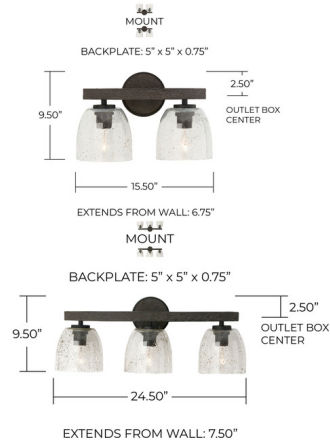

Description

A fresh take on farmhouse style, the Clive Bathroom Vanity Light pairs a simple silhouette with a sculpted form. The Carbon Grey finish on the wire-brushed mango wood is handsomely coupled with the Black Iron metal for a look that adds dimension to any space. Stunning stone-seeded clear glass creates a unique illumination. Can be mounted up or down.

Shown in black iron / stone seeded

Specifications

COLOR	Stone Seeded
BODY FINISH	Black Iron
WATTAGE	34W
DIMMER	Standard 120V
DIMENSIONS	15.5"W x 9.5"H x 6.75"D
BULB NOT INCLUDED	2 x A19/Medium (E26)/17W/120V LED
COUNTRY OF ORIGIN	India