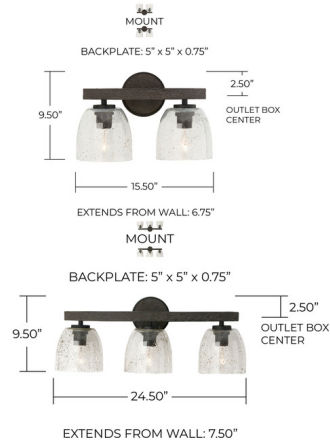

### Description

A fresh take on farmhouse style, the Clive Bathroom Vanity Light pairs a simple silhouette with a sculpted form. The Carbon Grey finish on the wire-brushed mango wood is handsomely coupled with the Black Iron metal for a look that adds dimension to any space. Stunning stone-seeded clear glass creates a unique illumination. Can be mounted up or down.

### Specifications

COLOR	Stone Seeded
BODY FINISH	Black Iron
WATTAGE	34W
DIMMER	Standard 120V
DIMENSIONS	15.5"W x 9.5"H x 6.75"D
BULB NOT INCLUDED	2 x A19/Medium (E26)/17W/120V LED
COUNTRY OF ORIGIN	India