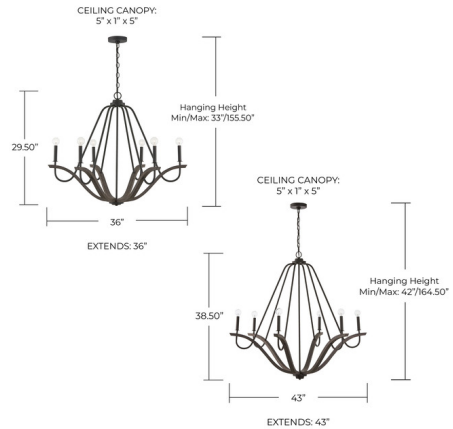

Lightology

lightology.com
866-954-4489
04-25-26

Project: _____
 Company: _____
 Location: _____ Fixture Type: _____
 SPEC #: **CPT1231422**
 Approved On: _____ Approved By: _____

Clive Chandelier By Capital Lighting

Description

A fresh take on farmhouse style, the Clive Chandelier pairs a sculpted silhouette with bold lines. The Carbon Grey finish on the wire-brushed mango wood is handsomely coupled with the Black Iron metal for a look that adds dimension to any space.

Shown in black iron / carbon grey

Specifications

COLOR	Carbon Grey
BODY FINISH	Black Iron
WATTAGE	54W
DIMMER	Standard 120V
DIMENSIONS	36"W x 29.5"H x 36"D
BULB NOT INCLUDED	6 x G16.5/Candelabra (E12)/9W/120V LED
COUNTRY OF ORIGIN	India