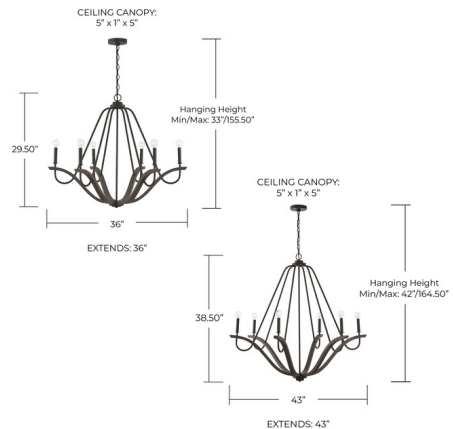

Lightology

lightology.com
866-954-4489
07-01-26

Project: _____

Company: _____

Location: _____ Fixture Type: _____

SPEC #: **CPT1231422**

Approved On: _____ Approved By: _____

Clive Chandelier By Capital Lighting

Description

A fresh take on farmhouse style, the Clive Chandelier pairs a sculpted silhouette with bold lines. The Carbon Grey finish on the wire-brushed mango wood is handsomely coupled with the Black Iron metal for a look that adds dimension to any space.

Shown in black iron / carbon grey

Specifications

COLOR Carbon Grey
BODY FINISH Black Iron
WATTAGE 54W
DIMMER Standard 120V
DIMENSIONS 36"W x 29.5"H x 36"D
BULB NOT INCLUDED 6 x G16.5/Candelabra (E12)/9W/120V LED
COUNTRY OF ORIGIN India