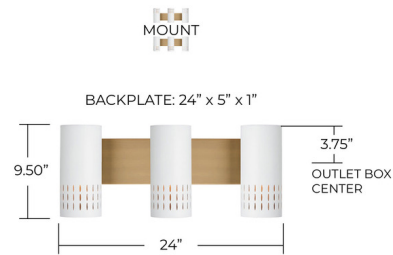

Lightology

lightology.com
866-954-4489
04-26-26

Project: _____

Company: _____

Location: _____ Fixture Type: _____

SPEC #: **CPT1231426**

Approved On: _____ Approved By: _____

Dash Bathroom Vanity Light By Capital Lighting

Description

Mid-century style meets modern metal in the Dash Bathroom Vanity Light. Striking cut-outs create character against the smooth White finish, and the Painted Aged Brass finish on the interior of the metal shades paints a warm backdrop, adding dimension for standout style. Can be mounted up or down.

Shown in aged brass / white

EXTENDS FROM WALL: 6.75"

Specifications

COLOR White
BODY FINISH Aged Brass
WATTAGE 51W
DIMMER Standard 120V
DIMENSIONS 24"W x 9.5"H x 6.75"D
BULB NOT INCLUDED 3 x A15/Medium (E26)/17W/120V LED
COUNTRY OF ORIGIN China