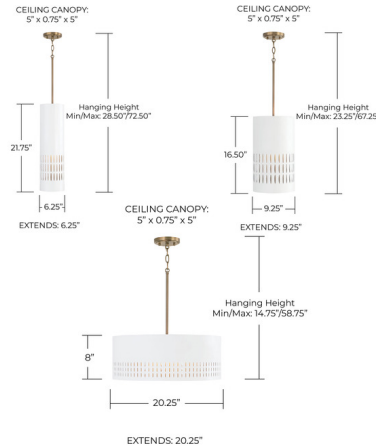

Description

Mid-century style meets modern metal in the Dash Pendant. Striking cut-outs create character against the smooth White finish, and the Painted Aged Brass finish on the interior of the metal shades paints a warm backdrop, adding dimension for standout style.

Specifications

COLOR	White
BODY FINISH	Aged Brass
WATTAGE	17W
DIMMER	Standard 120V
DIMENSIONS	6.25"W x 21.75"H x 6.25"D
BULB NOT INCLUDED	1 x G25/Medium (E26)/17W/120V LED
COUNTRY OF ORIGIN	China

Technical Information

PRODUCT DIMENSIONS Downrods Included: 1-6", 1-12", 1-18" Stems and 12" of Chain

Shown in aged brass / white

CLICK TO VIEW PRODUCT

Notes: