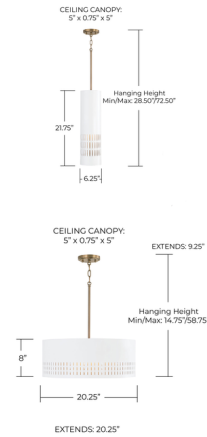

Description

Mid-century style meets modern metal in the Dash Pendant. Striking cut-outs create character against the smooth White finish, and the Painted Aged Brass finish on the interior of the metal shades paints a warm backdrop, adding dimension for standout style.

Specifications

COLOR	White
BODY FINISH	Aged Brass
WATTAGE	17W
DIMMER	Standard 120V
DIMENSIONS	6.25"W x 21.75"H x 6.25"D
BULB NOT INCLUDED	1 x G25/Medium (E26)/17W/120V LED
COUNTRY OF ORIGIN	China

Technical Information

PRODUCT DIMENSIONS Downrods Included: 1-6", 1-12", 1-18" Stems and 12" of Chain

Shown in aged brass / white

CLICK TO VIEW PRODUCT

Notes: