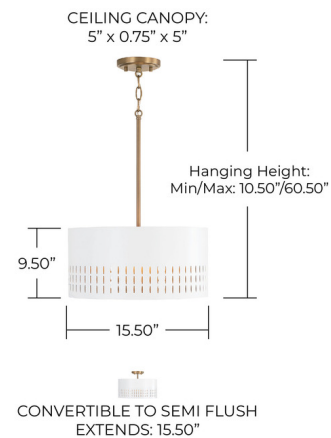

## Dash Dual Mount Pendant By Capital Lighting

### Description

Mid-century style meets modern metal in the Dash Dual Mount Pendant. Whether hung as a semi-flush or pendant, the striking cut-outs create character against the smooth White finish. The Painted Aged Brass finish on the interior of the metal shades paints a warm backdrop, adding dimension for standout style.

### Specifications

COLOR . . . . . White  
BODY FINISH . . . . . Aged Brass  
WATTAGE . . . . . 27W  
DIMMER . . . . . Standard 120V  
DIMENSIONS . . . . . 15.5"W x 9.5"H x 15.5"D  
BULB NOT INCLUDED . . . . . 3 x G16.5/Candelabra (E12)/9W/120V LED  
COUNTRY OF ORIGIN . . . . . China

### Technical Information

PRODUCT DIMENSIONS Downrods Included: 1-6", 1-12", 1-18" Stems and 12" of Chain

Shown in aged brass / white

CLICK TO VIEW PRODUCT

Notes: