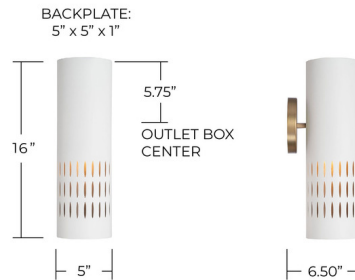

Lightology

lightology.com
866-954-4489
07-02-26

Project: _____

Company: _____

Location: _____ Fixture Type: _____

SPEC #: **CPT1231431**

Approved On: _____ Approved By: _____

Dash Wall Sconce By Capital Lighting

Description

Mid-century style meets modern metal in the Dash Wall Sconce. Striking cut-outs create character against the smooth White finish, and the Painted Aged Brass finish on the interior of the metal shades paints a warm backdrop, adding dimension for standout style.

Shown in aged brass / white

Specifications

COLOR	White
BODY FINISH	Aged Brass
WATTAGE	17W
DIMMER	Standard 120V
DIMENSIONS	5"W x 16"H x 6.5"D
BULB NOT INCLUDED	1 x G25/Medium (E26)/17W/120V LED
COUNTRY OF ORIGIN	China