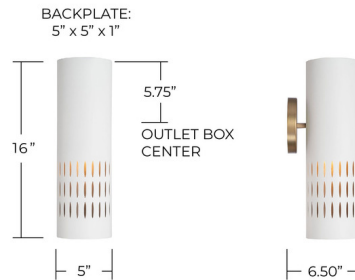

Lightology

lightology.com
866-954-4489
04-25-26

Project: _____

Company: _____

Location: _____ Fixture Type: _____

SPEC #: **CPT1231431**

Approved On: _____ Approved By: _____

Dash Wall Sconce By Capital Lighting

Description

Mid-century style meets modern metal in the Dash Wall Sconce. Striking cut-outs create character against the smooth White finish, and the Painted Aged Brass finish on the interior of the metal shades paints a warm backdrop, adding dimension for standout style.

Shown in aged brass / white

Specifications

COLOR	White
BODY FINISH	Aged Brass
WATTAGE	17W
DIMMER	Standard 120V
DIMENSIONS	5"W x 16"H x 6.5"D
BULB NOT INCLUDED	1 x G25/Medium (E26)/17W/120V LED
COUNTRY OF ORIGIN	China