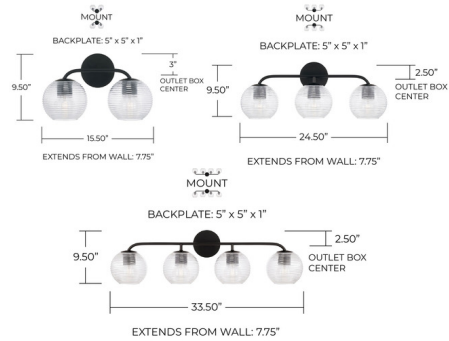

Description

Minimalist style with maximum impact. Pairing designer details with ribbed glass globes, the Dolan Bathroom Vanity Light creates an elegant aesthetic. Can be mounted up or down.

Shown in matte black / clear ribbed glass

Specifications

COLOR	Clear Ribbed Glass
BODY FINISH	Matte Black
WATTAGE	34W
DIMMER	Standard 120V
DIMENSIONS	15.5"W x 9.5"H x 7.75"D
BULB NOT INCLUDED	2 x G25/Medium (E26)/17W/120V LED
COUNTRY OF ORIGIN	China