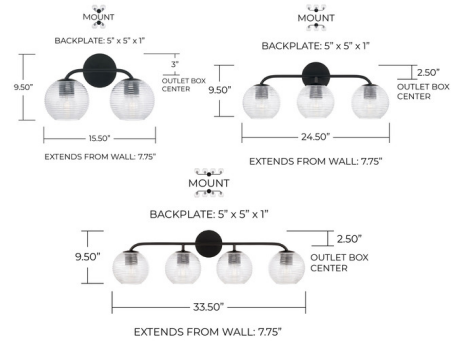

### Description

Minimalist style with maximum impact. Pairing designer details with ribbed glass globes, the Dolan Bathroom Vanity Light creates an elegant aesthetic. Can be mounted up or down.

Shown in matte black / clear ribbed glass

### Specifications

COLOR . . . . . Clear Ribbed Glass  
 BODY FINISH . . . . . Matte Black  
 WATTAGE . . . . . 34W  
 DIMMER . . . . . Standard 120V  
 DIMENSIONS . . . . . 15.5\"/>

CLICK TO VIEW PRODUCT