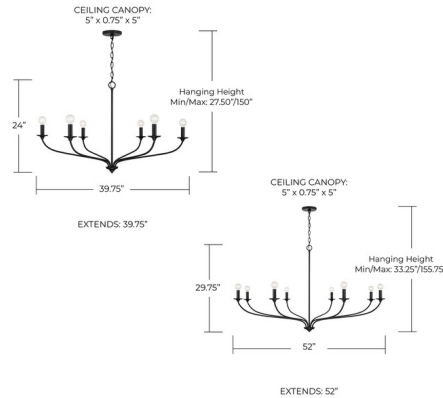

Description

Minimalist style with maximum impact. Pairing designer details with a sleek silhouette, the Dolan Chandelier creates an elegant aesthetic.

Specifications

COLOR N/A
BODY FINISH Matte Black
WATTAGE 54W
DIMMER Standard 120V
DIMENSIONS 39.75"W x 24"H x 39.75"D
BULB NOT INCLUDED 6 x G16.5/Candelabra (E12)/9W/120V LED
COUNTRY OF ORIGIN China

Technical Information

PRODUCT DIMENSIONS Adjustable Chain Length: 120"

Shown in matte black

CLICK TO VIEW PRODUCT

Notes: