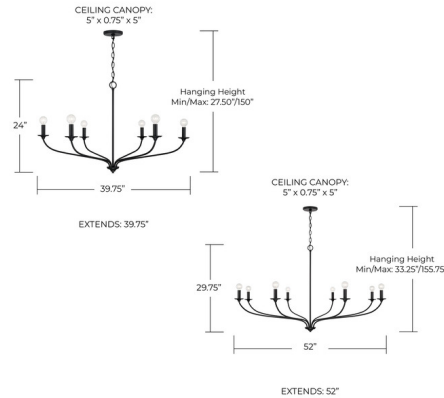

Description

Minimalist style with maximum impact. Pairing designer details with a sleek silhouette, the Dolan Chandelier creates an elegant aesthetic.

Specifications

COLOR N/A
BODY FINISH Matte Black
WATTAGE 54W
DIMMER Standard 120V
DIMENSIONS 39.75"W x 24"H x 39.75"D
BULB NOT INCLUDED 6 x G16.5/Candelabra (E12)/9W/120V LED
COUNTRY OF ORIGIN China

Technical Information

PRODUCT DIMENSIONS Adjustable Chain Length: 120"

Shown in matte black

CLICK TO VIEW PRODUCT

Notes: