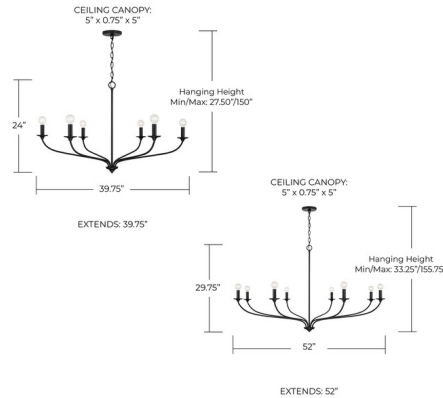

Shown in matte black

CLICK TO VIEW PRODUCT

Notes: