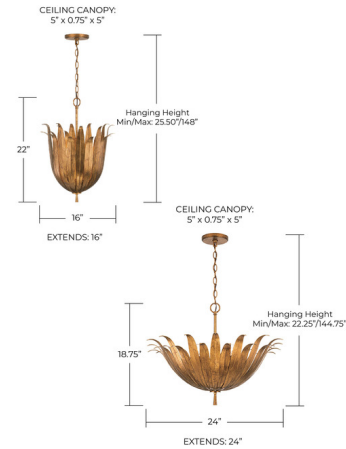

## Eden Pendant By Capital Lighting

### Specifications

COLOR	N/A
BODY FINISH	Antique Gold
WATTAGE	36W
DIMMER	Standard 120V
DIMENSIONS	16"W x 22"H x 16"D
BULB NOT INCLUDED	4 x G16.5/Candelabra (E12)/9W/120V LED
COUNTRY OF ORIGIN	China

CLICK TO VIEW PRODUCT