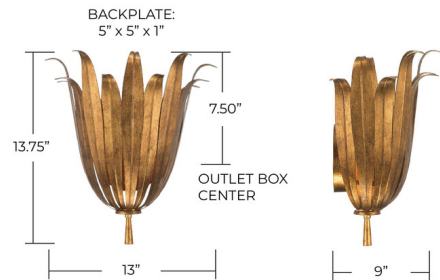

Lightology

lightology.com
866-954-4489
07-02-26

Project: _____

Company: _____

Location: _____ Fixture Type: _____

SPEC #: **CPT1231455**

Approved On: _____ Approved By: _____

Eden Wall Sconce By Capital Lighting

Description

Botanically inspired, the Eden Wall Sconce brings sophisticated style into any space. It creates its own unique beauty, giving this luminaire an everlasting glow.

Shown in antique gold

Specifications

COLOR	N/A
BODY FINISH	Antique Gold
WATTAGE	9W
DIMMER	Standard 120V
DIMENSIONS	13"W x 13.75"H x 9"D
BULB NOT INCLUDED	1 x B10/Candelabra (E12)/9W/120V LED
COUNTRY OF ORIGIN	China

CLICK TO VIEW PRODUCT

Notes: