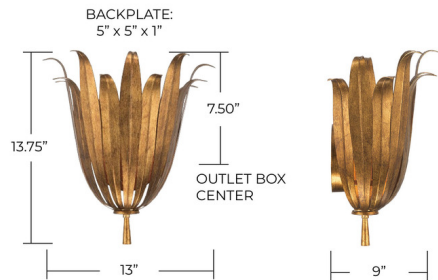

## Eden Wall Sconce By Capital Lighting

### Description

Botanically inspired, the Eden Wall Sconce brings sophisticated style into any space. It creates its own unique beauty, giving this luminaire an everlasting glow.

Shown in antique gold

### Specifications

COLOR	N/A
BODY FINISH	Antique Gold
WATTAGE	9W
DIMMER	Standard 120V
DIMENSIONS	13"W x 13.75"H x 9"D
BULB NOT INCLUDED	1 x B10/Candelabra (E12)/9W/120V LED
COUNTRY OF ORIGIN	China

CLICK TO VIEW PRODUCT