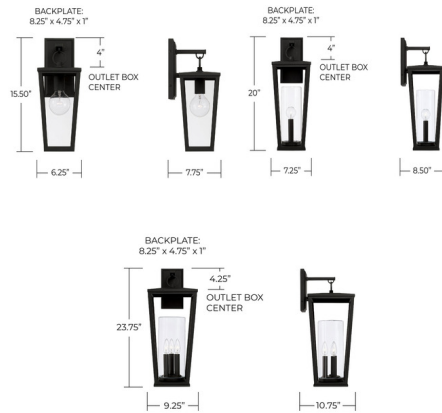

## Elliott Outdoor Wall Lantern By Capital Lighting

### Description

Tapered silhouettes, illuminated glass panels, and simple loop details create the Elliott Outdoor Wall Lantern. The elongated form and Black finish bring sleek style to any exterior space. Part of the Rain or Shine Collection.

Shown in black / clear

### Specifications

COLOR	Clear
BODY FINISH	Black
WATTAGE	17W
DIMMER	Standard 120V
DIMENSIONS	6.25"W x 15.5"H x 7.75"D
BULB NOT INCLUDED	1 x G25/Medium (E26)/17W/120V LED
COUNTRY OF ORIGIN	China

CLICK TO VIEW PRODUCT