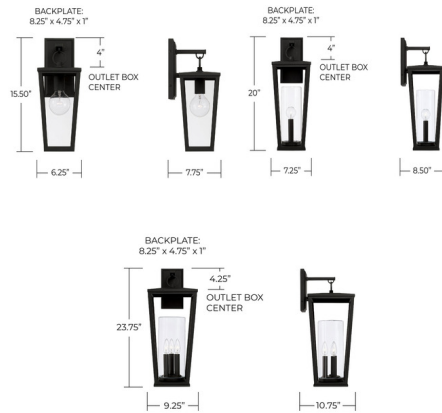

Shown in black / clear

Specifications

COLOR	Clear
BODY FINISH	Black
WATTAGE	17W
DIMMER	Standard 120V
DIMENSIONS	6.25"W x 15.5"H x 7.75"D
BULB NOT INCLUDED	1 x G25/Medium (E26)/17W/120V LED
COUNTRY OF ORIGIN	China

CLICK TO VIEW PRODUCT

Notes: