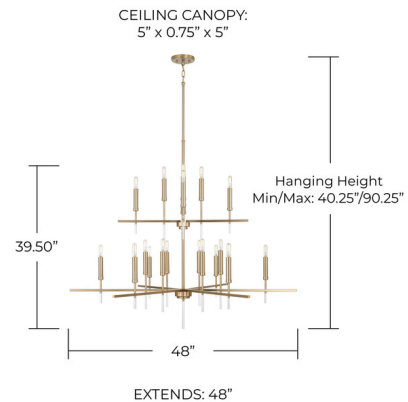

Lightology

lightology.com
866-954-4489
07-08-26

Project: _____
Company: _____
Location: _____ Fixture Type: _____
SPEC #: **CPT1231461**
Approved On: _____ Approved By: _____

Elora Two Tier Chandelier By Capital Lighting

Description

Invite sparkle with the luxurious lines and acrylic accents of the Elora Two Tier Chandelier. The Matte Brass finish adds warmth, and the clear finials bring subtle glamour to any space.

Specifications

COLOR	Clear
BODY FINISH	Matte Brass
WATTAGE	180W
DIMMER	Standard 120V
DIMENSIONS	48"W x 39.5"H x 48"D
BULB NOT INCLUDED	20 x T6/Candelabra (E12)/9W/120V LED
COUNTRY OF ORIGIN	China

Technical Information

PRODUCT DIMENSIONS Downrods Included: 1-6", 1-12", 1-18" Stems and 12" of Chain

Shown in matte brass / clear

CLICK TO VIEW PRODUCT

Notes: