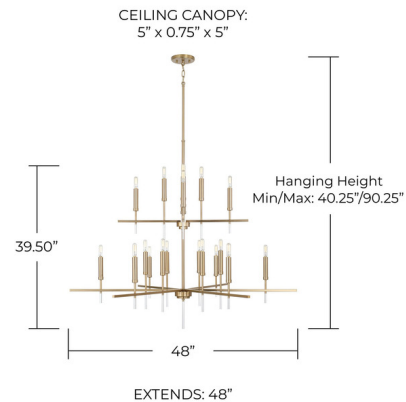

## Elora Two Tier Chandelier By Capital Lighting

### Description

Invite sparkle with the luxurious lines and acrylic accents of the Elora Two Tier Chandelier. The Matte Brass finish adds warmth, and the clear finials bring subtle glamour to any space.

### Specifications

COLOR . . . . . Clear  
BODY FINISH . . . . . Matte Brass  
WATTAGE . . . . . 180W  
DIMMER . . . . . Standard 120V  
DIMENSIONS . . . . . 48"W x 39.5"H x 48"D  
BULB NOT INCLUDED . . . . . 20 x T6/Candelabra (E12)/9W/120V LED  
COUNTRY OF ORIGIN . . . . . China

### Technical Information

PRODUCT DIMENSIONS Downrods Included: 1-6", 1-12", 1-18" Stems and 12" of Chain

Shown in matte brass / clear

CLICK TO VIEW PRODUCT

Notes: