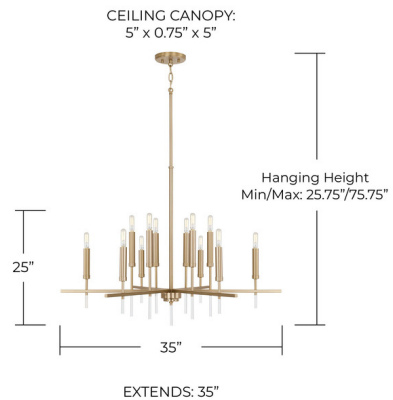

Lightology

lightology.com
866-954-4489
07-07-26

Project: _____

Company: _____

Location: _____ Fixture Type: _____

SPEC #: **CPT1231462**

Approved On: _____ Approved By: _____

Elora Chandelier By Capital Lighting

Description

Invite sparkle with the luxurious lines and acrylic accents of the Elora Chandelier. The Matte Brass finish adds warmth, and the clear acrylic finials bring subtle glamour to any space.

Specifications

COLOR	Clear
BODY FINISH	Matte Brass
WATTAGE	108W
DIMMER	Standard 120V
DIMENSIONS	35"W x 25"H x 35"D
BULB NOT INCLUDED	12 x T6/Candelabra (E12)/9W/120V LED
OTHER BULB OPTIONS	12 x B10/Candelabra (E12)/120V LED 12 x T6/Candelabra (E12)/120V LED
COUNTRY OF ORIGIN	China

Technical Information

PRODUCT DIMENSIONS Downrods Included: 1-6", 1-12", 1-18" Stems and 12" of Chain

Shown in matte brass / clear

CLICK TO VIEW PRODUCT

Notes: