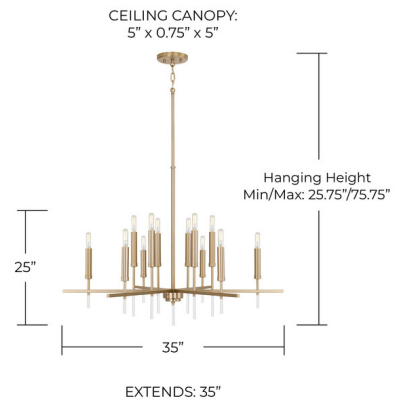

Lightology

lightology.com
866-954-4489
07-07-26

Project: _____

Company: _____

Location: _____ Fixture Type: _____

SPEC #: **CPT1231462**

Approved On: _____ Approved By: _____

Elora Chandelier By Capital Lighting

Description

Invite sparkle with the luxurious lines and acrylic accents of the Elora Chandelier. The Matte Brass finish adds warmth, and the clear acrylic finials bring subtle glamour to any space.

Specifications

COLOR Clear
BODY FINISH Matte Brass
WATTAGE 108W
DIMMER Standard 120V
DIMENSIONS 35"W x 25"H x 35"D
BULB NOT INCLUDED 12 x T6/Candelabra (E12)/9W/120V LED
OTHER BULB OPTIONS 12 x B10/Candelabra (E12)/120V LED
12 x T6/Candelabra (E12)/120V LED
COUNTRY OF ORIGIN China

Technical Information

PRODUCT DIMENSIONS Downrods Included: 1-6", 1-12", 1-18" Stems and 12" of Chain

Shown in matte brass / clear

CLICK TO VIEW PRODUCT

Notes: