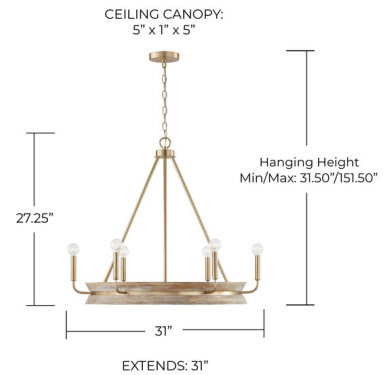

### Specifications

COLOR . . . . . White Wash  
BODY FINISH . . . . . Matte Brass  
WATTAGE . . . . . 54W  
DIMMER . . . . . Standard 120V  
DIMENSIONS . . . . . 31"W x 27.25"H x 31"D  
BULB NOT INCLUDED . . . . . 6 x G16.5/Candelabra (E12)/9W/120V LED  
COUNTRY OF ORIGIN . . . . . India