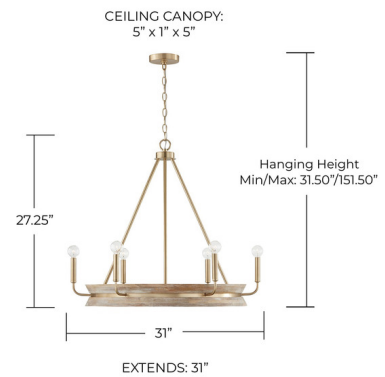

Description

Effortlessly blending Matte Brass with mango wood, the Finn Chandelier creates a sophisticated aesthetic. The circular form and crisp angles add elegant dimension to this classic style.

Specifications

COLOR Black Stain
BODY FINISH Matte Brass
WATTAGE 54W
DIMMER Standard 120V
DIMENSIONS 31"W x 27.25"H x 31"D
BULB NOT INCLUDED 6 x G16.5/Candelabra (E12)/9W/120V LED
COUNTRY OF ORIGIN India

Technical Information

PRODUCT DIMENSIONS Adjustable Chain Length: 120"

Shown in matte brass / black stain

CLICK TO VIEW PRODUCT

Notes: