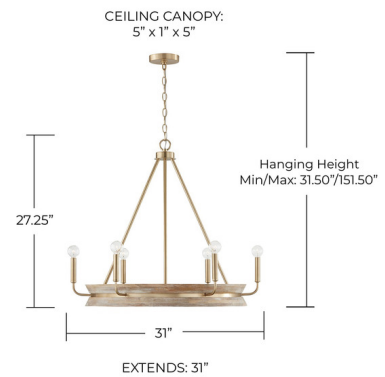

Lightology

lightology.com
866-954-4489
06-30-26

Project: _____

Company: _____

Location: _____ Fixture Type: _____

SPEC #: **CPT1231464**

Approved On: _____ Approved By: _____

Finn Chandelier By Capital Lighting

Description

Effortlessly blending Matte Brass with mango wood, the Finn Chandelier creates a sophisticated aesthetic. The circular form and crisp angles add elegant dimension to this classic style.

Shown in matte brass / black stain

Specifications

COLOR Black Stain
BODY FINISH Matte Brass
WATTAGE 54W
DIMMER Standard 120V
DIMENSIONS 31"W x 27.25"H x 31"D
BULB NOT INCLUDED 6 x G16.5/Candelabra (E12)/9W/120V LED
COUNTRY OF ORIGIN India

Technical Information

PRODUCT DIMENSIONS Adjustable Chain Length: 120"

CLICK TO VIEW PRODUCT

Notes: