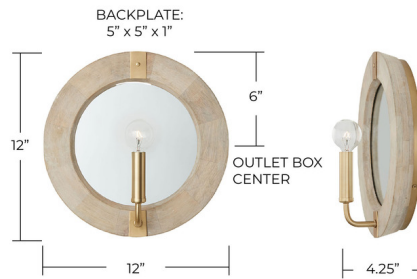

Lightology

lightology.com
866-954-4489
04-25-26

Project: _____

Company: _____

Location: _____ Fixture Type: _____

SPEC #: **CPT1231468**

Approved On: _____ Approved By: _____

Finn Wall Sconce By Capital Lighting

Description

Effortlessly blending Matte Brass with mango wood, the Finn Wall Sconce creates a sophisticated aesthetic. The tapered wood frame and mirrored backplate add elegant dimension to this classic style.

Shown in matte brass / black stain

Specifications

COLOR	Black Stain
BODY FINISH	Matte Brass
WATTAGE	9W
DIMMER	Standard 120V
DIMENSIONS	12"W x 12"H x 4.25"D
BULB NOT INCLUDED	1 x G16.5/Candelabra (E12)/9W/120V LED
COUNTRY OF ORIGIN	India