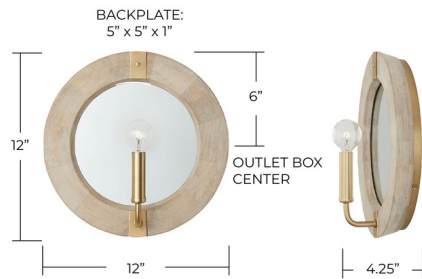

## Finn Wall Sconce By Capital Lighting

### Description

Effortlessly blending Matte Brass with mango wood, the Finn Wall Sconce creates a sophisticated aesthetic. The tapered wood frame and mirrored backplate add elegant dimension to this classic style.

### Specifications

COLOR	Black Stain
BODY FINISH	Matte Brass
WATTAGE	9W
DIMMER	Standard 120V
DIMENSIONS	12"W x 12"H x 4.25"D
BULB NOT INCLUDED	1 x G16.5/Candelabra (E12)/9W/120V LED
COUNTRY OF ORIGIN	India