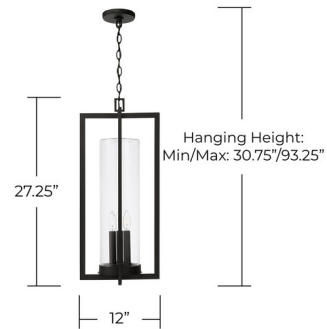

## Kent Outdoor Hanging Lantern

By Capital Lighting

### Description

Featuring bold vertical lines and the clear glass cylinder, the Kent Outdoor Hanging Lantern brings modern appeal to exterior spaces. In a classic Black finish, this sleek lantern punctuates the personality of your home. Part of the Rain or Shine Collection.

Shown in black / clear

CEILING CANOPY:  
5" x 0.75" x 5"

EXTENDS: 12"

### Specifications

COLOR	Clear
BODY FINISH	Black
WATTAGE	27W
DIMMER	Standard 120V
DIMENSIONS	12"W x 27.25"H x 12"D
BULB NOT INCLUDED	3 x B10/Candelabra (E12)/9W/120V LED
COUNTRY OF ORIGIN	China

CLICK TO VIEW PRODUCT