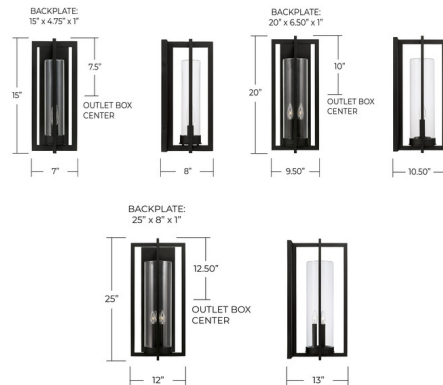

Lightology

lightology.com
866-954-4489
07-08-26

Project: _____
 Company: _____
 Location: _____ Fixture Type: _____
 SPEC #: **CPT1231471**
 Approved On: _____ Approved By: _____

Kent Outdoor Wall Lantern By Capital Lighting

Description

Featuring bold vertical lines and the clear glass cylinder, the Kent Outdoor Wall Lantern brings modern appeal to exterior spaces. In a classic Black finish, this sleek lantern punctuates the personality of your home. Part of the Rain or Shine Collection.

Shown in black / clear

Specifications

COLOR	Clear
BODY FINISH	Black
WATTAGE	9W
DIMMER	Standard 120V
DIMENSIONS	7"W x 15"H x 8"D
BULB NOT INCLUDED	1 x B10/Candelabra (E12)/9W/120V LED
COUNTRY OF ORIGIN	China