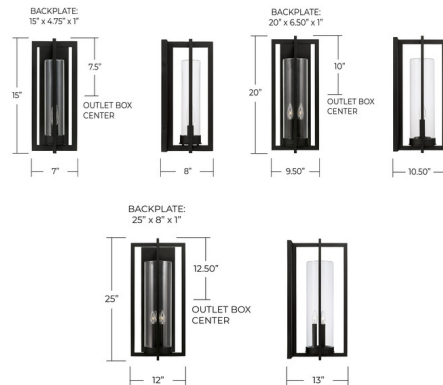

## Kent Outdoor Wall Lantern By Capital Lighting

### Description

Featuring bold vertical lines and the clear glass cylinder, the Kent Outdoor Wall Lantern brings modern appeal to exterior spaces. In a classic Black finish, this sleek lantern punctuates the personality of your home. Part of the Rain or Shine Collection.

Shown in black / clear

### Specifications

COLOR	Clear
BODY FINISH	Black
WATTAGE	9W
DIMMER	Standard 120V
DIMENSIONS	7"W x 15"H x 8"D
BULB NOT INCLUDED	1 x B10/Candelabra (E12)/9W/120V LED
COUNTRY OF ORIGIN	China

CLICK TO VIEW PRODUCT