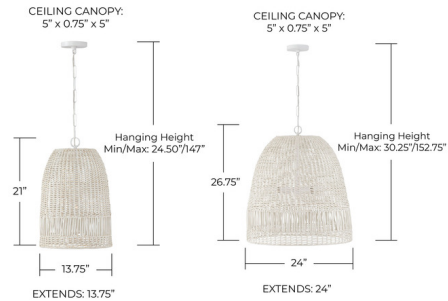

CLICK TO VIEW PRODUCT

Notes: