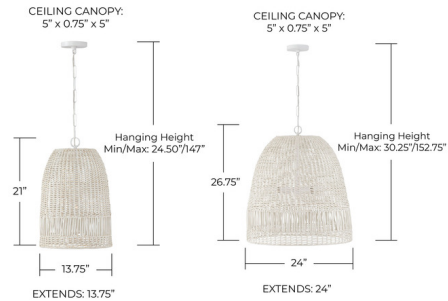

Description

Natural by nature, the Naomi Pendant blends casual comfort with contemporary chic. The hand-woven rattan paired with the hand-painted brings artisan texture to any space.

Specifications

COLOR Matte Black
BODY FINISH Matte Black
WATTAGE 17W
DIMMER Standard 120V
DIMENSIONS 13.75"W x 21"H x 13.75"D
BULB NOT INCLUDED 1 x A19/Medium (E26)/17W/120V LED
COUNTRY OF ORIGIN India

Technical Information

PRODUCT DIMENSIONS Adjustable Chain Length: 120"

Shown in matte black / matte black

CLICK TO VIEW PRODUCT

Notes: