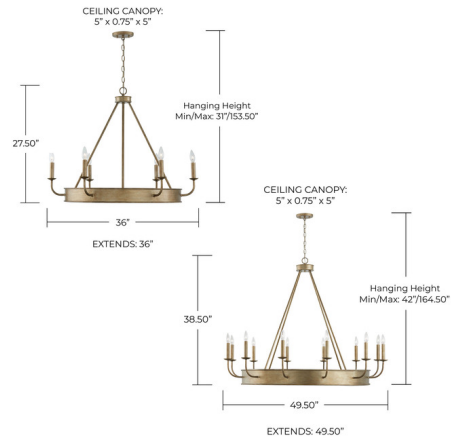

## Nole Chandelier By Capital Lighting

### Description

Modern glamour meets turn-of-the-century style to form the Nole Chandelier. Rolled edges and a Mystic Luster finish create visual texture and dimension.

Shown in mystic luster

### Specifications

COLOR	N/A
BODY FINISH	Mystic Luster
WATTAGE	54W
DIMMER	Standard 120V
DIMENSIONS	36"W x 27.5"H x 36"D
BULB NOT INCLUDED	6 x B10/Candelabra (E12)/9W/120V LED
COUNTRY OF ORIGIN	China

CLICK TO VIEW PRODUCT