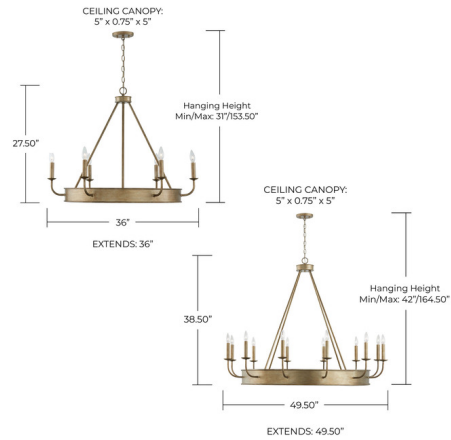

Lightology

lightology.com
866-954-4489
04-25-26

Project: _____
 Company: _____
 Location: _____ Fixture Type: _____
 SPEC #: **CPT1231483**
 Approved On: _____ Approved By: _____

Nole Chandelier By Capital Lighting

Description

Modern glamour meets turn-of-the-century style to form the Nole Chandelier. Rolled edges and a Mystic Luster finish create visual texture and dimension.

Shown in mystic luster

Specifications

COLOR	N/A
BODY FINISH	Mystic Luster
WATTAGE	54W
DIMMER	Standard 120V
DIMENSIONS	36"W x 27.5"H x 36"D
BULB NOT INCLUDED	6 x B10/Candelabra (E12)/9W/120V LED
COUNTRY OF ORIGIN	China