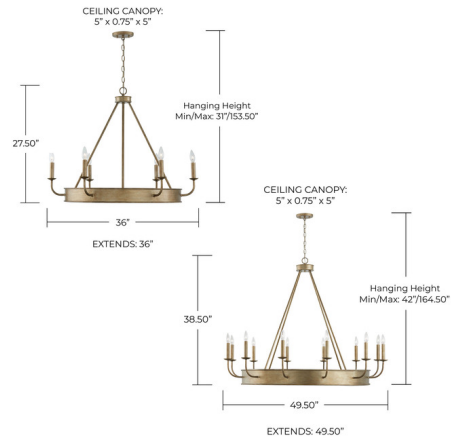

Lightology

lightology.com
866-954-4489
07-08-26

Project: _____
 Company: _____
 Location: _____ Fixture Type: _____
 SPEC #: **CPT1231483**
 Approved On: _____ Approved By: _____

Nole Chandelier By Capital Lighting

Description

Modern glamour meets turn-of-the-century style to form the Nole Chandelier. Rolled edges and a Mystic Luster finish create visual texture and dimension.

Shown in mystic luster

Specifications

COLOR	N/A
BODY FINISH	Mystic Luster
WATTAGE	54W
DIMMER	Standard 120V
DIMENSIONS	36"W x 27.5"H x 36"D
BULB NOT INCLUDED	6 x B10/Candelabra (E12)/9W/120V LED
COUNTRY OF ORIGIN	China