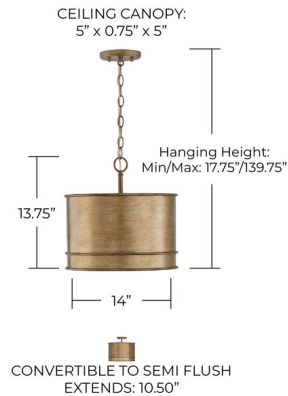

Lightology

lightology.com
866-954-4489
05-23-26

Project: _____

Company: _____

Location: _____ Fixture Type: _____

SPEC #: **CPT1231484**

Approved On: _____ Approved By: _____

Nole Dual Mount Pendant By Capital Lighting

Description

Bringing modern glamour to turn-of-the-century style, the Nole Dual Mount Pendant is a versatile fixture that can be hung as a pendant or a semi-flush. Rolled edges and a Mystic Luster finish create visual texture and dimension.

Shown in mystic luster

Specifications

COLOR	N/A
BODY FINISH	Mystic Luster
WATTAGE	17W
DIMMER	Standard 120V
DIMENSIONS	14"W x 13.75"H x 14"D
BULB NOT INCLUDED	1 x A19/Medium (E26)/17W/120V LED
COUNTRY OF ORIGIN	China