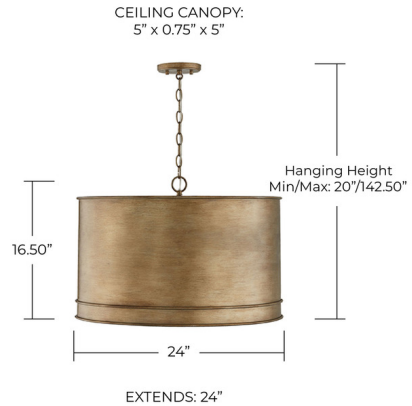

Lightology

lightology.com
866-954-4489
04-23-26

Project: _____

Company: _____

Location: _____ Fixture Type: _____

SPEC #: **CPT1231485**

Approved On: _____ Approved By: _____

Nole Pendant By Capital Lighting

Description

Modern glamour meets turn-of-the-century style to form the Nole Pendant. Rolled edges and a Mystic Luster finish create visual texture and dimension.

Shown in mystic luster

Specifications

COLOR	N/A
BODY FINISH	Mystic Luster
WATTAGE	68W
DIMMER	Standard 120V
DIMENSIONS	24"W x 16.5"H x 24"D
BULB NOT INCLUDED	4 x A19/Medium (E26)/17W/120V LED
COUNTRY OF ORIGIN	China