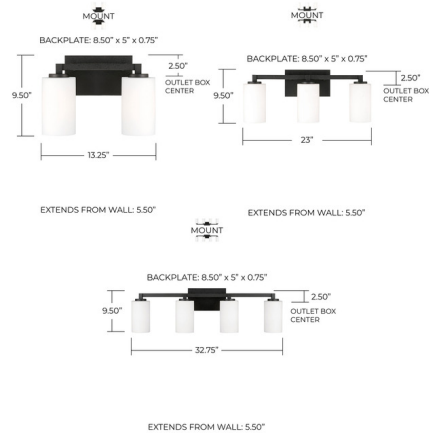

Shown in black iron / soft white