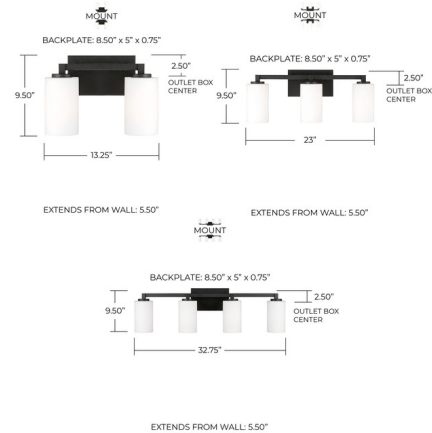

Shown in black iron / soft white