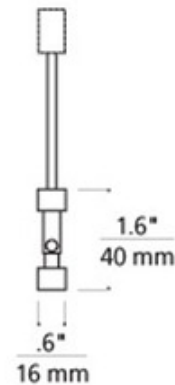

**BRAND** Visual Comfort Architectural

**DESCRIPTION**

Standoff vault adapter installs between the rigid or adjustable standoff (sold separately) and the ceiling to position rail parallel to the floor. Includes several rod lengths to achieve the proper pitch when used with a surface transformer. Finish in Satin Nickel, Chrome or Antique Bronze. ETL listed. 0.6W x 1.6H.

*Shown in: Antique Bronze*

SHADE COLOR	N/A
BODY FINISH	Antique Bronze
WATTAGE	N/A
DIMMER	N/A
DIMENSIONS	0.6"W x 1.6"H
LAMP	N/A

**SPEC #** ELE12315

COMPANY	PROJECT	FIXTURE TYPE	APPROVED BY	DATE