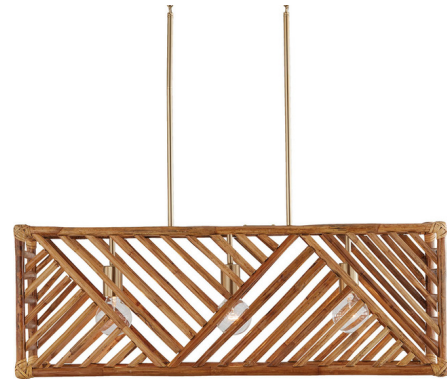

Lightology

lightology.com
866-954-4489
04-25-26

Project: _____

Company: _____

Location: _____ Fixture Type: _____

SPEC #: **CPT1231506**

Approved On: _____ Approved By: _____

Soleil Linear Pendant By Capital Lighting

Description

Structured and artistic, the Soleil Linear Pendant beautifully brings the outdoors in. The hand-arranged natural bamboo forms a geometric design for the linear pendant. Hints of Matte Brass create a soft, captivating look.

Specifications

COLOR	Natural Wood
BODY FINISH	Matte Brass
WATTAGE	51W
DIMMER	Standard 120V
DIMENSIONS	35.5"L x 9.5"W x 12.5"H
BULB NOT INCLUDED	3 x A19/Medium (E26)/17W/120V LED
OTHER BULB OPTIONS	3 x G25/Medium (E26)/120V LED
COUNTRY OF ORIGIN	India

Technical Information

PRODUCT DIMENSIONS Downrods Included: 1-6", 1-12", 1-18" Stems and 12" of Chain

Shown in matte brass / natural wood

CLICK TO VIEW PRODUCT

Notes: