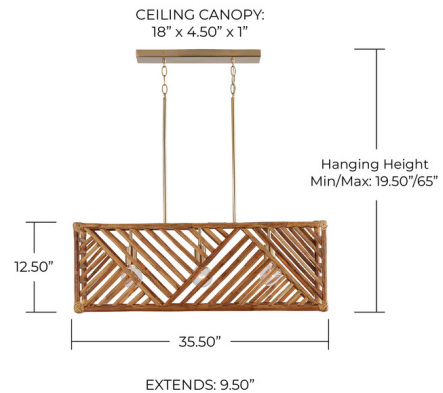

Description

Structured and artistic, the Soleil Linear Pendant beautifully brings the outdoors in. The hand-arranged natural bamboo forms a geometric design for the linear pendant. Hints of Matte Brass create a soft, captivating look.

Specifications

COLOR	Natural Wood
BODY FINISH	Matte Brass
WATTAGE	51W
DIMMER	Standard 120V
DIMENSIONS	35.5"L x 9.5"W x 12.5"H
BULB NOT INCLUDED	3 x A19/Medium (E26)/17W/120V LED
OTHER BULB OPTIONS	3 x G25/Medium (E26)/120V LED
COUNTRY OF ORIGIN	India

Technical Information

PRODUCT DIMENSIONS Downrods Included: 1-6", 1-12", 1-18" Stems and 12" of Chain

Shown in matte brass / natural wood

CLICK TO VIEW PRODUCT

Notes: