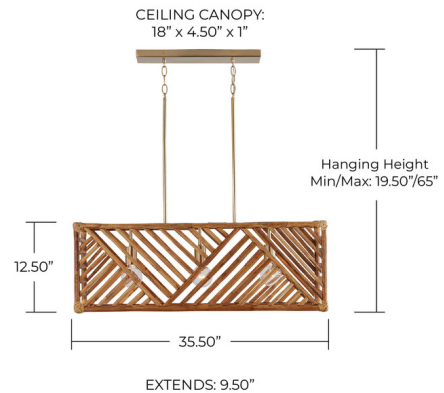

Description

Structured and artistic, the Soleil Linear Pendant beautifully brings the outdoors in. The hand-arranged natural bamboo forms a geometric design for the linear pendant. Hints of Matte Brass create a soft, captivating look.

Specifications

COLOR Natural Wood
BODY FINISH Matte Brass
WATTAGE 51W
DIMMER Standard 120V
DIMENSIONS 35.5"L x 9.5"W x 12.5"H
BULB NOT INCLUDED 3 x A19/Medium (E26)/17W/120V LED
OTHER BULB OPTIONS 3 x G25/Medium (E26)/120V LED
COUNTRY OF ORIGIN India

Technical Information

PRODUCT DIMENSIONS Downrods Included: 1-6", 1-12", 1-18" Stems and 12" of Chain

Shown in matte brass / natural wood

CLICK TO VIEW PRODUCT

Notes: