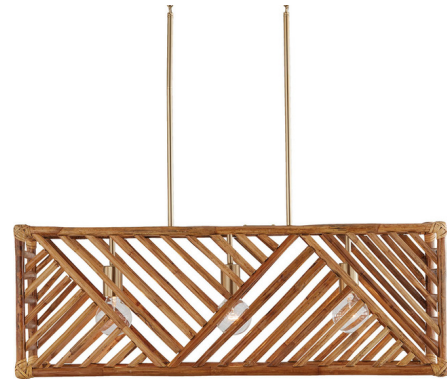

Lightology

lightology.com
866-954-4489
07-08-26

Project: _____

Company: _____

Location: _____ Fixture Type: _____

SPEC #: **CPT1231506**

Approved On: _____ Approved By: _____

Soleil Linear Pendant By Capital Lighting

Description

Structured and artistic, the Soleil Linear Pendant beautifully brings the outdoors in. The hand-arranged natural bamboo forms a geometric design for the linear pendant. Hints of Matte Brass create a soft, captivating look.

Specifications

COLOR Natural Wood
BODY FINISH Matte Brass
WATTAGE 51W
DIMMER Standard 120V
DIMENSIONS 35.5"L x 9.5"W x 12.5"H
BULB NOT INCLUDED 3 x A19/Medium (E26)/17W/120V LED
OTHER BULB OPTIONS 3 x G25/Medium (E26)/120V LED
COUNTRY OF ORIGIN India

Technical Information

PRODUCT DIMENSIONS Downrods Included: 1-6", 1-12", 1-18" Stems and 12" of Chain

Shown in matte brass / natural wood

CLICK TO VIEW PRODUCT

Notes: