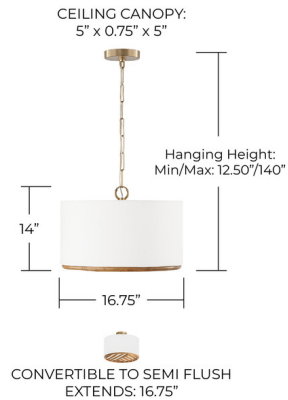

Lightology

lightology.com
866-954-4489
05-18-26

Project: _____

Company: _____

Location: _____ Fixture Type: _____

SPEC #: **CPT1231508**

Approved On: _____ Approved By: _____

Soleil Dual Mount Pendant By Capital Lighting

Description

The airy and artistic Soleil Dual Mount Pendant beautifully brings the outdoors in. Whether hung as a semi-flush or pendant, the hand-arranged natural bamboo design contrasts against the white fabric shade creating a captivating look.

Shown in matte brass / white fabric

Specifications

COLOR	White Fabric
BODY FINISH	Matte Brass
WATTAGE	27W
DIMMER	Standard 120V
DIMENSIONS	16.75"W x 14"H x 16.75"D
BULB NOT INCLUDED	3 x B10/Candelabra (E12)/9W/120V LED
COUNTRY OF ORIGIN	India