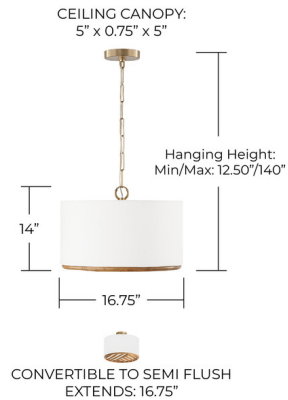

Lightology

lightology.com
866-954-4489
07-08-26

Project: _____

Company: _____

Location: _____ Fixture Type: _____

SPEC #: **CPT1231508**

Approved On: _____ Approved By: _____

Soleil Dual Mount Pendant By Capital Lighting

Description

The airy and artistic Soleil Dual Mount Pendant beautifully brings the outdoors in. Whether hung as a semi-flush or pendant, the hand-arranged natural bamboo design contrasts against the white fabric shade creating a captivating look.

Shown in matte brass / white fabric

Specifications

COLOR	White Fabric
BODY FINISH	Matte Brass
WATTAGE	27W
DIMMER	Standard 120V
DIMENSIONS	16.75"W x 14"H x 16.75"D
BULB NOT INCLUDED	3 x B10/Candelabra (E12)/9W/120V LED
COUNTRY OF ORIGIN	India