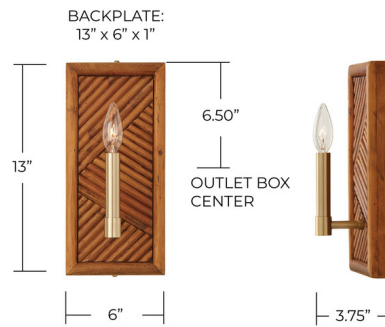

Lightology

lightology.com
866-954-4489
04-28-26

Project: _____

Company: _____

Location: _____ Fixture Type: _____

SPEC #: **CPT1231509**

Approved On: _____ Approved By: _____

Soleil Wall Sconce By Capital Lighting

Description

Structured and artistic, the Soleil Wall Sconce beautifully brings the outdoors in. The hand-arranged natural bamboo backplate forms a geometric backdrop for the light, and the hints of Matte Brass create a soft, captivating look.

Shown in matte brass / natural wood

Specifications

COLOR	Natural Wood
BODY FINISH	Matte Brass
WATTAGE	9W
DIMMER	Standard 120V
DIMENSIONS	6"W x 13"H x 3.75"D
BULB NOT INCLUDED	1 x B10/Candelabra (E12)/9W/120V LED
COUNTRY OF ORIGIN	India