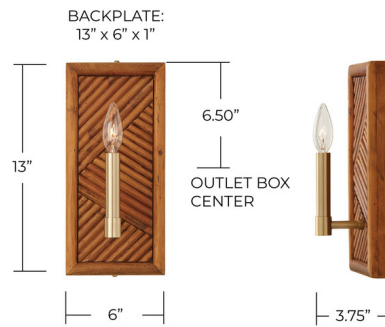

Lightology

lightology.com
866-954-4489
07-07-26

Project: _____

Company: _____

Location: _____ Fixture Type: _____

SPEC #: **CPT1231509**

Approved On: _____ Approved By: _____

Soleil Wall Sconce By Capital Lighting

Description

Structured and artistic, the Soleil Wall Sconce beautifully brings the outdoors in. The hand-arranged natural bamboo backplate forms a geometric backdrop for the light, and the hints of Matte Brass create a soft, captivating look.

Shown in matte brass / natural wood

Specifications

COLOR	Natural Wood
BODY FINISH	Matte Brass
WATTAGE	9W
DIMMER	Standard 120V
DIMENSIONS	6"W x 13"H x 3.75"D
BULB NOT INCLUDED	1 x B10/Candelabra (E12)/9W/120V LED
COUNTRY OF ORIGIN	India