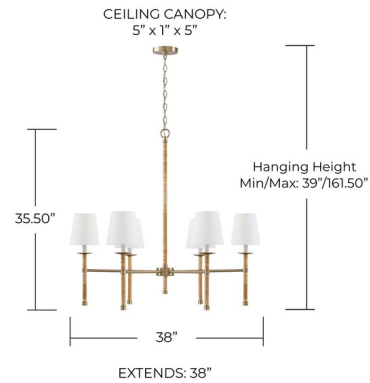

Lightology

lightology.com
866-954-4489
04-25-26

Project: _____

Company: _____

Location: _____ Fixture Type: _____

SPEC #: **CPT1231510**

Approved On: _____ Approved By: _____

Tulum Chandelier By Capital Lighting

Shown in matte brass / white fabric

Specifications

COLOR	White Fabric
BODY FINISH	Matte Brass
WATTAGE	54W
DIMMER	Standard 120V
DIMENSIONS	38"W x 35.5"H x 38"D
BULB NOT INCLUDED	6 x B10/Candelabra (E12)/9W/120V LED
COUNTRY OF ORIGIN	India