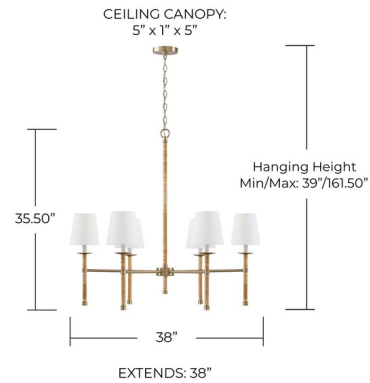

Lightology

lightology.com
866-954-4489
07-02-26

Project: _____

Company: _____

Location: _____ Fixture Type: _____

SPEC #: **CPT1231510**

Approved On: _____ Approved By: _____

Tulum Chandelier By Capital Lighting

Shown in matte brass / white fabric

Specifications

COLOR	White Fabric
BODY FINISH	Matte Brass
WATTAGE	54W
DIMMER	Standard 120V
DIMENSIONS	38"W x 35.5"H x 38"D
BULB NOT INCLUDED	6 x B10/Candelabra (E12)/9W/120V LED
COUNTRY OF ORIGIN	India