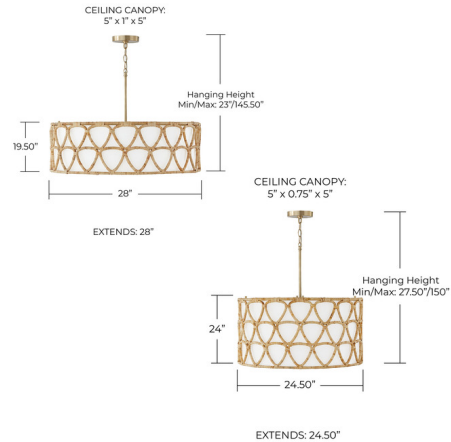

Lightology

lightology.com
866-954-4489
07-06-25

Project: _____
Company: _____
Location: _____ Fixture Type: _____
SPEC #: **CPT1231511**
Approved On: _____ Approved By: _____

Tulum Pendant By Capital Lighting

Shown in matte brass / white fabric

Specifications

COLOR White Fabric
BODY FINISH Matte Brass
WATTAGE 68W
DIMMER Standard 120V
DIMENSIONS 24.5"W x 24"H x 24.5"D
BULB NOT INCLUDED 4 x A19/Medium (E26)/17W/120V LED
COUNTRY OF ORIGIN India