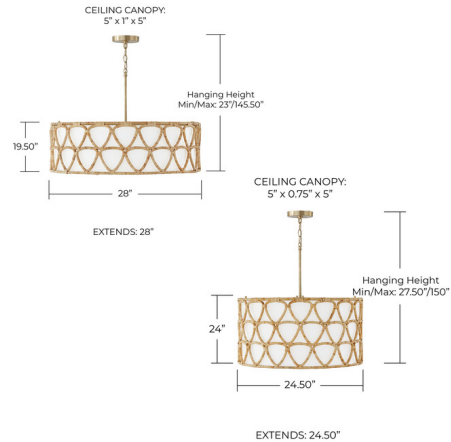

Lightology

lightology.com
866-954-4489
04-25-26

Project: _____
 Company: _____
 Location: _____ Fixture Type: _____
 SPEC #: **CPT1231511**
 Approved On: _____ Approved By: _____

Tulum Pendant By Capital Lighting

Shown in matte brass / white fabric

Specifications

COLOR	White Fabric
BODY FINISH	Matte Brass
WATTAGE	68W
DIMMER	Standard 120V
DIMENSIONS	24.5"W x 24"H x 24.5"D
BULB NOT INCLUDED	4 x A19/Medium (E26)/17W/120V LED
COUNTRY OF ORIGIN	India