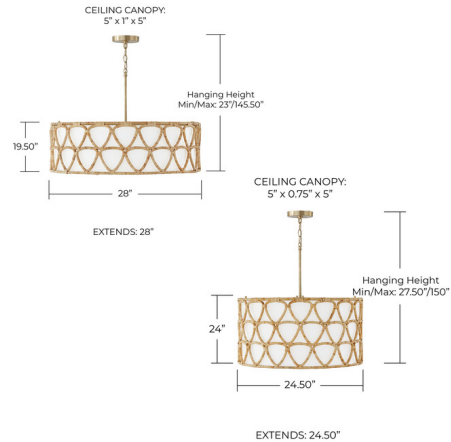

Lightology

lightology.com
866-954-4489
07-02-26

Project: _____
 Company: _____
 Location: _____ Fixture Type: _____
 SPEC #: **CPT1231511**
 Approved On: _____ Approved By: _____

Tulum Pendant By Capital Lighting

Shown in matte brass / white fabric

Specifications

COLOR	White Fabric
BODY FINISH	Matte Brass
WATTAGE	68W
DIMMER	Standard 120V
DIMENSIONS	24.5"W x 24"H x 24.5"D
BULB NOT INCLUDED	4 x A19/Medium (E26)/17W/120V LED
COUNTRY OF ORIGIN	India