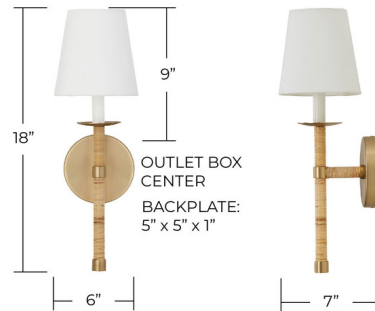

## Tulum Wall Sconce By Capital Lighting

Shown in matte brass / white fabric

### Specifications

COLOR	White Fabric
BODY FINISH	Matte Brass
WATTAGE	9W
DIMMER	Standard 120V
DIMENSIONS	6"W x 18"H x 7"D
BULB NOT INCLUDED	1 x B10/Candelabra (E12)/9W/120V LED
COUNTRY OF ORIGIN	India

CLICK TO VIEW PRODUCT