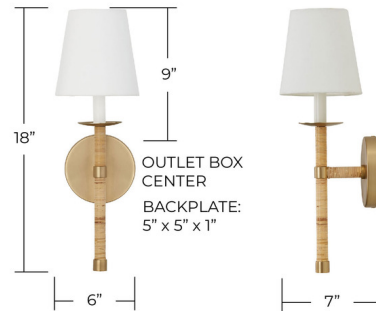

Lightology

lightology.com
866-954-4489
04-23-26

Project: _____

Company: _____

Location: _____ Fixture Type: _____

SPEC #: **CPT1231513**

Approved On: _____ Approved By: _____

Tulum Wall Sconce By Capital Lighting

Description

The Tulum Wall Sconce creates a new look on natural style. The handwrapped rattan pairs perfectly with the crisp, white shade and hints of Matte Brass to bring bohemian chic to any space.

Shown in matte brass / white fabric

Specifications

COLOR	White Fabric
BODY FINISH	Matte Brass
WATTAGE	9W
DIMMER	Standard 120V
DIMENSIONS	6"W x 18"H x 7"D
BULB NOT INCLUDED	1 x B10/Candelabra (E12)/9W/120V LED
COUNTRY OF ORIGIN	India

CLICK TO VIEW PRODUCT