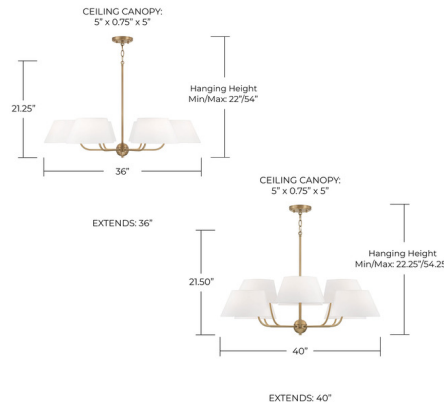

Specifications

COLOR White Fabric
BODY FINISH Aged Brass
WATTAGE 54W
DIMMER Standard 120V
DIMENSIONS 36"W x 21.25"H x 36"D
BULB NOT INCLUDED 6 x G16.5/Candelabra (E12)/9W/120V LED
COUNTRY OF ORIGIN China

Technical Information

PRODUCT DIMENSIONS Downrods Included: 1-6", 1-12", 1-18" Stems and 12" of Chain

Shown in aged brass / white fabric

CLICK TO VIEW PRODUCT

Notes: