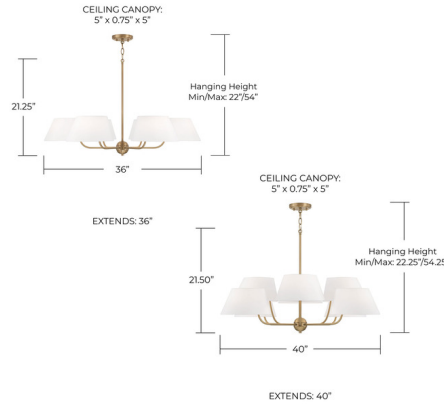

Description

Angled shades create the ultimate sophistication with the Welsley Chandelier. The crisp white fabric drum shades get a geometric refresh and complement the warmth of the slender Aged Brass arms.

Shown in aged brass / white fabric

Specifications

COLOR	White Fabric
BODY FINISH	Aged Brass
WATTAGE	54W
DIMMER	Standard 120V
DIMENSIONS	36"W x 21.25"H x 36"D
BULB NOT INCLUDED	6 x G16.5/Candelabra (E12)/9W/120V LED
COUNTRY OF ORIGIN	China

Technical Information

PRODUCT DIMENSIONS Downrods Included: 1-6", 1-12", 1-18" Stems and 12" of Chain

CLICK TO VIEW PRODUCT

Notes: