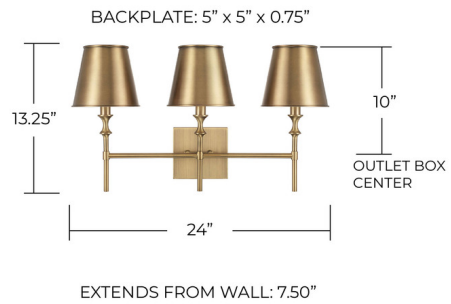

## Whitney Bathroom Vanity Light By Capital Lighting

### Description

A refresh to the classic silhouette, the Whitney Bathroom Vanity Light brings elevated glamour to traditional style. The Aged Brass metal shades with white interior create a modern look, while the designer details add intrigue.

### Specifications

COLOR	N/A
BODY FINISH	Aged Brass
WATTAGE	27W
DIMMER	Standard 120V
DIMENSIONS	24"W x 13.25"H x 7.5"D
BULB NOT INCLUDED	3 x G16.5/Candelabra (E12)/9W/120V LED
COUNTRY OF ORIGIN	China

CLICK TO VIEW PRODUCT