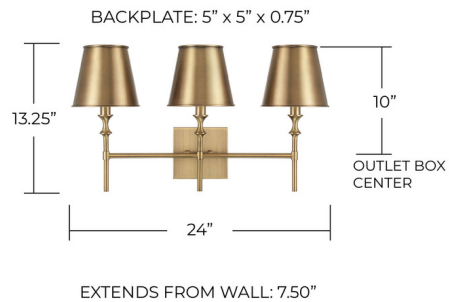

Lightology

lightology.com
866-954-4489
04-27-26

Project: _____

Company: _____

Location: _____ Fixture Type: _____

SPEC #: **CPT1231516**

Approved On: _____ Approved By: _____

Whitney Bathroom Vanity Light By Capital Lighting

Description

A refresh to the classic silhouette, the Whitney Bathroom Vanity Light brings elevated glamour to traditional style. The Aged Brass metal shades with white interior create a modern look, while the designer details add intrigue.

Shown in aged brass

Specifications

COLOR	N/A
BODY FINISH	Aged Brass
WATTAGE	27W
DIMMER	Standard 120V
DIMENSIONS	24"W x 13.25"H x 7.5"D
BULB NOT INCLUDED	3 x G16.5/Candelabra (E12)/9W/120V LED
COUNTRY OF ORIGIN	China