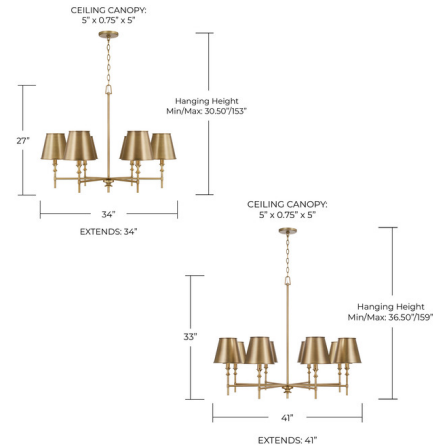

### Specifications

COLOR . . . . . White  
BODY FINISH . . . . . Aged Brass  
WATTAGE . . . . . 54W  
DIMMER . . . . . Standard 120V  
DIMENSIONS . . . . . 34"W x 27"H x 34"D  
BULB NOT INCLUDED . . . . . 6 x B10/Candelabra (E12)/9W/120V LED  
COUNTRY OF ORIGIN . . . . . China

### Technical Information

PRODUCT DIMENSIONS . . . . . Adjustable Chain Length: 120"

Shown in aged brass / white

CLICK TO VIEW PRODUCT

Notes: