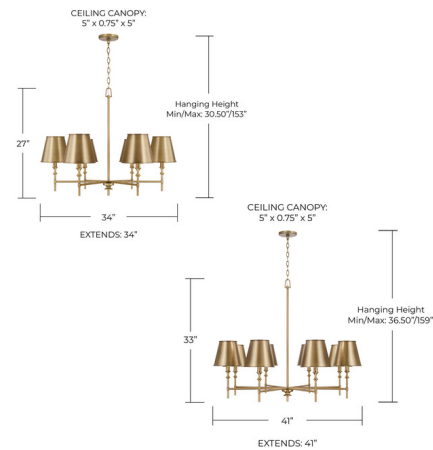

Specifications

COLOR White
 BODY FINISH Aged Brass
 WATTAGE 54W
 DIMMER Standard 120V
 DIMENSIONS 34"W x 27"H x 34"D
 BULB NOT INCLUDED 6 x B10/Candelabra (E12)/9W/120V LED
 COUNTRY OF ORIGIN China

Technical Information

PRODUCT DIMENSIONS Adjustable Chain Length: 120"

Shown in aged brass / white

CLICK TO VIEW PRODUCT

Notes: