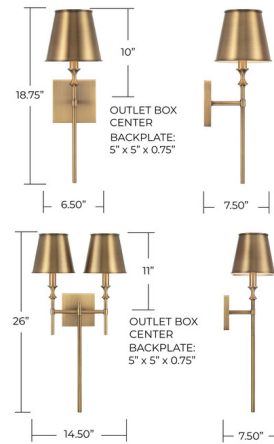

Lightology

lightology.com
866-954-4489
04-24-26

Project: _____
 Company: _____
 Location: _____ Fixture Type: _____
 SPEC #: **CPT1231520**
 Approved On: _____ Approved By: _____

Whitney Wall Sconce By Capital Lighting

Description

A refresh to the classic silhouette, the Whitney Wall Sconce brings elevated glamour to traditional style. The Aged Brass metal shade with white interior creates a modern look, while the designer details add intrigue. The 1-light sconce includes two different stem lengths for a long or short look.

Shown in aged brass / white

Specifications

COLOR	White
BODY FINISH	Aged Brass
WATTAGE	9W
DIMMER	Standard 120V
DIMENSIONS	6.5"W x 18.75"H x 7.5"D
BULB NOT INCLUDED	1 x B10/Candelabra (E12)/9W/120V LED
COUNTRY OF ORIGIN	China