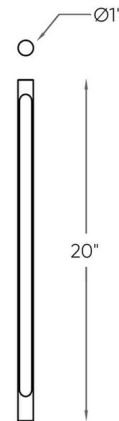

Description

A slender form and a soft black finish give the Axis Smart Path Light a sleek, modern aesthetic that fits into any contemporary outdoor setting. The light delivers excellent color rendering, offering pure whites tunable to 2200K - 4000K and a full RGB color spectrum. This is a DALS Connect Pro (DCP) light, equipped with Bluetooth mesh technology. It can be controlled using the DALS Connect app, which offers basic functions such as dimming, as well as group creation and scheduling. The app also enables remote access and connection with Google Assistant and Amazon Alexa if a Core smart transformer is used. A 6 inch metal ground stake, 6 inch T-connector, and 6 ft extension cable are included. Note: A transformer is required, sold separately.

Specifications

COLOR	N/A
BODY FINISH	Black
WATTAGE	6W
DIMMER	Dimmable
DIMENSIONS	1"W x 20"H
INTEGRATED LED MODULE	1 x LED/6W/24V LED
COUNTRY OF ORIGIN	China

Technical Information

LAMP LIFE	50000 hours
BEAM ANGLE	120°
COLOR RENDERING	90 CRI
LAMP COLOR	RGB+White
LUMENS/WATT	51.67
LUMINOUS FLUX	310 lumens

Shown in black

CLICK TO VIEW PRODUCT

Notes: