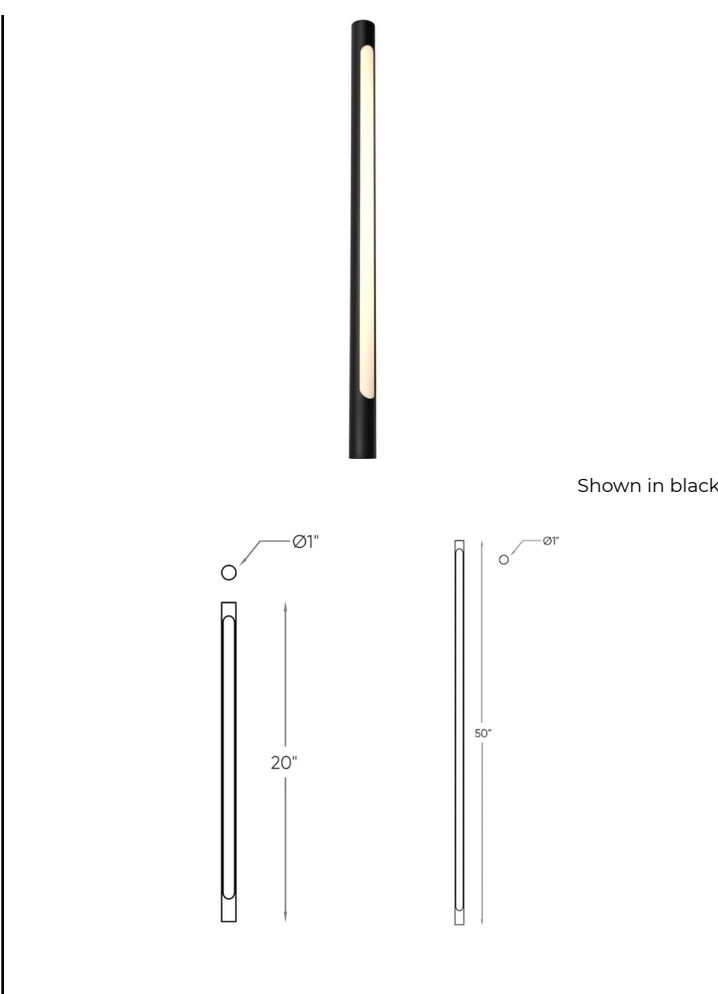

By DALS Lighting

Description

A slender form and a soft black finish give the Axis Smart Path Light a sleek, modern aesthetic that fits into any contemporary outdoor setting. The light delivers excellent color rendering, offering pure whites tunable to 2200K - 4000K and a full RGB color spectrum. This is a DALS Connect Pro (DCP) light, equipped with Bluetooth mesh technology. It can be controlled using the DALS Connect app, which offers basic functions such as dimming, as well as group creation and scheduling. The app also enables remote access and connection with Google Assistant and Amazon Alexa if a Core smart transformer is used. A 6 inch metal ground stake, 6 inch T-connector, and 6 ft extension cable are included. Note: A transformer is required, sold separately.

Specifications

COLOR	N/A
BODY FINISH	Black
WATTAGE	6W
DIMMER	Dimmable
DIMENSIONS	.1"W x 20"H
INTEGRATED LED MODULE	1 x LED/6W/24V LED
COUNTRY OF ORIGIN	China

Technical Information

LAMP LIFE	50000 hours
BEAM ANGLE	120°
COLOR RENDERING	.90 CRI
LAMP COLOR	RGB+White
LUMENS/WATT	.51.67
LUMINOUS FLUX	310 lumens