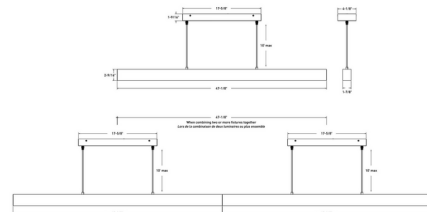

CLICK TO VIEW PRODUCT

Notes: