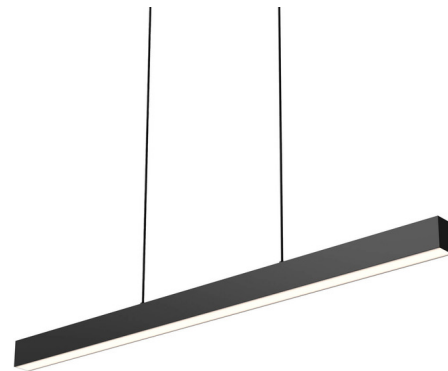

Lightology

lightology.com
866-954-4489
04-22-26

Project: _____
Company: _____
Location: _____ Fixture Type: _____
SPEC #: **DLS1231563**
Approved On: _____ Approved By: _____

Boulevard Color-Select Linear Pendant By DALI Lighting

Description

The Boulevard Color Select Pendant adds a sleek, modern touch to any space, whether suspended over a kitchen island or a conference room table. It casts diffused LED light upwards (12%) and downwards (88%) through frosted polycarbonate lenses, filling your space with pleasant ambient illumination. Color temperature (CCT) can be set to 2700K, 3000K, 3500K, 4000K, or 5000K using a switch in the canopy. The aluminum housing is durable and serves as a highly effective heat sink. Multiple fixtures can be interconnected to produce striking lines of light over larger areas. The 120V option is TRIAC dimmable. The 120V/277V/347V option is 0-10V dimmable. Dimming ranges from 10% to 100%. NOTE: 120/277/347V available in Black finish only.

Specifications

COLOR	Frosted
BODY FINISH	Black
WATTAGE	40W
DIMMER	Standard 120V
DIMENSIONS	48.13"L x 1.88"W x 2.563"H
INTEGRATED LED MODULE	1 x LED/40W/120V LED
COUNTRY OF ORIGIN	China

Technical Information

LAMP LIFE	50000 hours
COLOR RENDERING	90 CRI
LAMP COLOR	CCT Select
LUMENS/WATT	70.13
LUMINOUS FLUX	2805 lumens

Shown in black / frosted