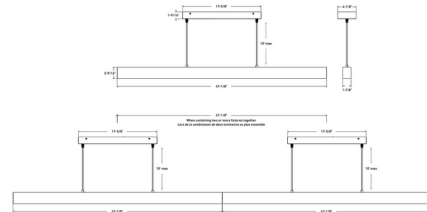

CLICK TO VIEW PRODUCT

Notes: