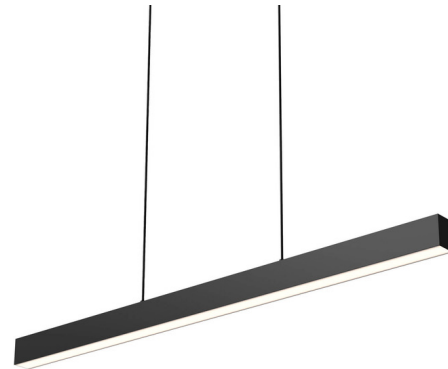

Description

The Boulevard Color Select Pendant adds a sleek, modern touch to any space, whether suspended over a kitchen island or a conference room table. It casts diffused LED light upwards (12%) and downwards (88%) through frosted polycarbonate lenses, filling your space with pleasant ambient illumination. Color temperature (CCT) can be set to 2700K, 3000K, 3500K, 4000K, or 5000K using a switch in the canopy. The aluminum housing is durable and serves as a highly effective heat sink. Multiple fixtures can be interconnected to produce striking lines of light over larger areas. The 120V option is TRIAC dimmable. The 120V/277V/347V option is 0-10V dimmable. Dimming ranges from 10% to 100%. NOTE: 120/277/347V available in Black finish only.

Specifications

COLOR	Frosted
BODY FINISH	Black
WATTAGE	40W
DIMMER	Standard 120V
DIMENSIONS	48.13"L x 1.88"W x 2.563"H
INTEGRATED LED MODULE	1 x LED/40W/120V LED
COUNTRY OF ORIGIN	China

Technical Information

LAMP LIFE	50000 hours
COLOR RENDERING	90 CRI
LAMP COLOR	CCT Select
LUMENS/WATT	70.13
LUMINOUS FLUX	2805 lumens

Shown in black / frosted

CLICK TO VIEW PRODUCT

Notes: