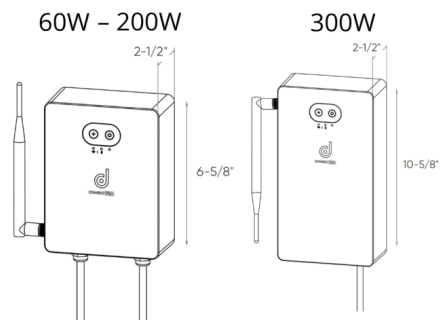

Description

The Core Smart Transformer is the heart of your connected landscape system, unleashing the full potential of smart lighting. It has an integrated hub and supports Wi-Fi and BLE Mesh protocols, and can operate locally (without internet). Its smart technology allows you to control DALS Connect Pro fixtures using the Dals Connect app and voice-controlled assistants. The app enables basic functions including dimming, as well as group creation, scheduling, remote access, and connection with Google Assistant and Amazon Alexa. This transformer supports up to 128 smart devices. It is a constant voltage mode power supply with short circuit and over-voltage protection. Must be installed within a range of a 2.4 GHz Wi-Fi network to control the lights remotely. For use only with DALS Connect Pro fixtures.

Specifications

COLOR	N/A
BODY FINISH	Black
WATTAGE	60W
DIMMER	Dimmable
DIMENSIONS	6.625"H x 2.5"D
BULB	N/A
COUNTRY OF ORIGIN	China

Shown in black

CLICK TO VIEW PRODUCT

Notes: