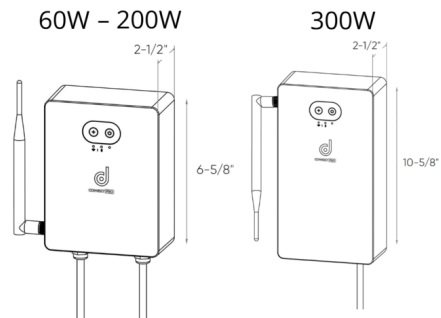

Description

The Core Smart Transformer is the heart of your connected landscape system, unleashing the full potential of smart lighting. It has an integrated hub and supports Wi-Fi and BLE Mesh protocols, and can operate locally (without internet). Its smart technology allows you to control DALS Connect Pro fixtures using the Dals Connect app and voice-controlled assistants. The app enables basic functions including dimming, as well as group creation, scheduling, remote access, and connection with Google Assistant and Amazon Alexa. This transformer supports up to 128 smart devices. It is a constant voltage mode power supply with short circuit and over-voltage protection. Must be installed within a range of a 2.4 GHz Wi-Fi network to control the lights remotely. For use only with DALS Connect Pro fixtures.

Specifications

COLOR	N/A
BODY FINISH	Black
WATTAGE	60W
DIMMER	Dimmable
DIMENSIONS	6.625"H x 2.5"D
BULB	N/A
COUNTRY OF ORIGIN	China

Shown in black

CLICK TO VIEW PRODUCT

Notes: